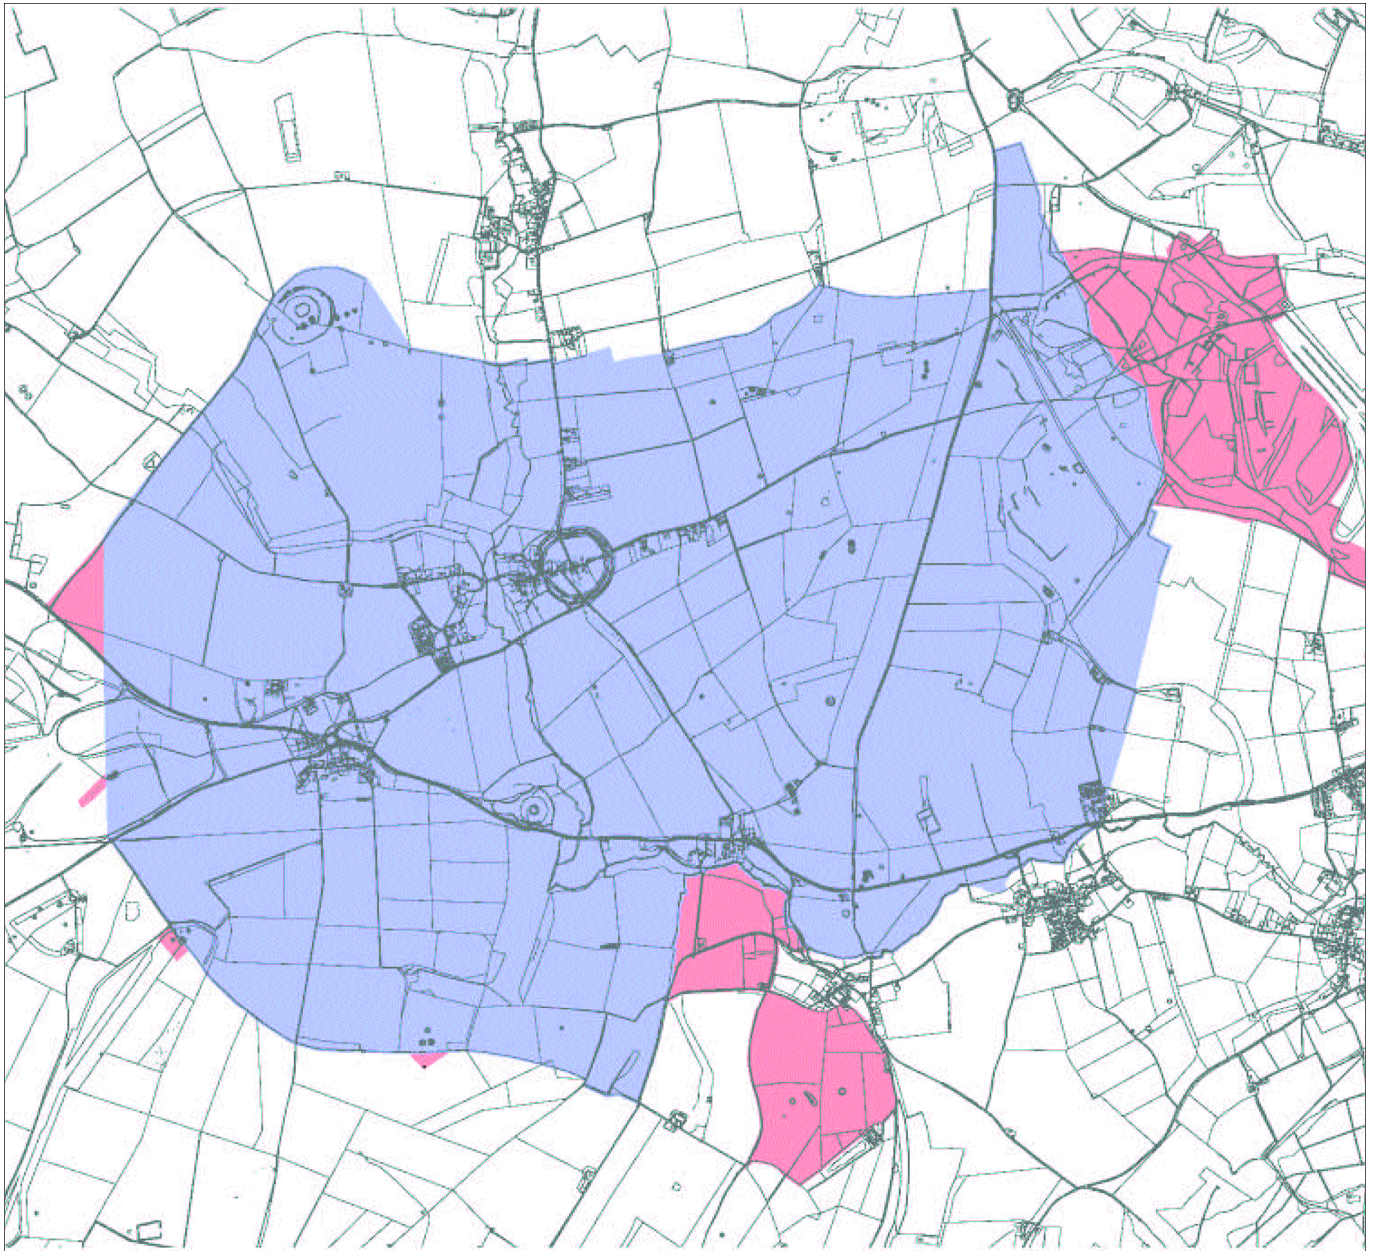

Figure 6: Proposed Boundary Changes

Key

- OS Landline
- Current WHS Boundary
- Proposed WHS Boundary

*Produced by English Heritage Centre for Archaeology.
 Reproduced from the Ordnance Survey mapping by
 English Heritage with the permission of Ordnance Survey
 on behalf of the Controller of Her Majesty's Stationery
 Office © Crown Copyright.
 English Heritage Licence GD03085G*