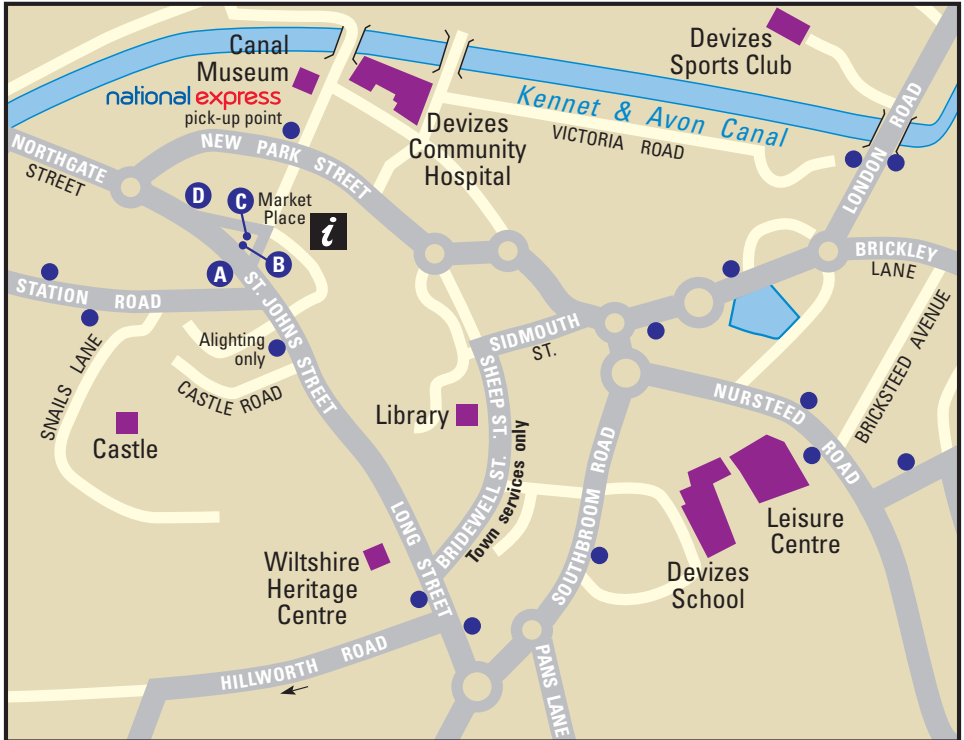

# Where to catch your bus in Devizes Town Centre

## Bus Stop A

Services:

<b>33.X33</b> to Chippenham	<b>271.272.273</b> to Melksham and Bath
39 to Bradford-on-Avon	85 to Worton
45 to Wootton Bassett	<b>F</b> to Mayenne Place
<b>49.87A</b> to Trowbridge	Seend Shuttle

## Bus Stop C

Services:

- Town Bus **BAH** via Heritage Park, Hospital and Brickley Lane
- Town Bus **D** to Marina Meadows
- Town Bus **P** to Pans Lane

## Bus Stop D

Services:

- CONNECT** lines 1 and 10 to Chirton and Pewsey
- 55** to Warminster
- 249 to Chirton, Marlborough and Pewsey
- Urchfont Community Bus