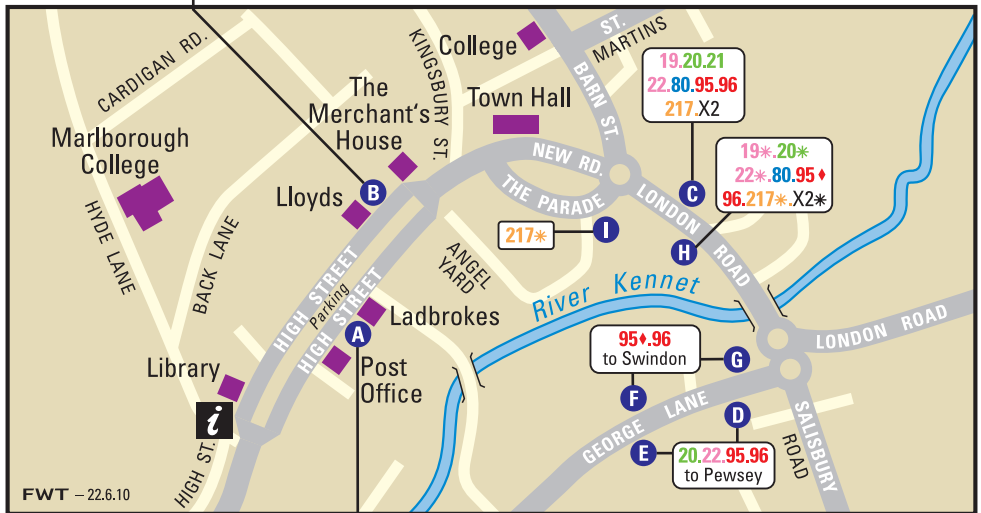

Where to catch your bus in Marlborough Town Centre

Marlborough High Street Lloyds TSB Bank Stop

Services:

19.21 to Burbage and Pewsey

20.22 to Bedwyn and Hungerford

48 to Ramsbury, Aldbourne and Swindon

70 to Savernake Hospital

70.95 to Swindon via Chiseldon

80 to Andover

95.96 to Pewsey, (connections to Salisbury)

217 to St. Margarets Mead and Rogers Meadow

X2 to Newbury

national express
to Heathrow, London, Poole, Birmingham and Halifax

Key

* Journeys to town centre only

♦ Certain Journeys only

Marlborough High Street Ladbrokes Stop

Services:

96 to Swindon via Avebury

X44 to Devizes

c2w to Avebury and Calne

c2w to Avebury and Devizes

X76 to Calne, Melksham and Bath

national express
to Trowbridge and Frome

Temporary stops when the High Street is closed

On occasions when the High Street is closed for special events, all buses will pickup or set down at stops **C** and **H** on London Road.