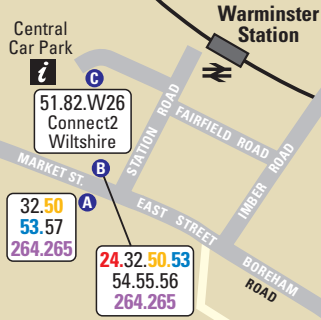

## Where to catch your bus in Warminster Town Centre

**Key**

- 24
- 50
- 50 (Certain journeys only)
- 53
- 54
- 264.265
- Other Services
- ◆ Certain journeys only
- 56 Route terminus
- Bus stops
- Route operates in direction of arrow shown
- Railway line and station