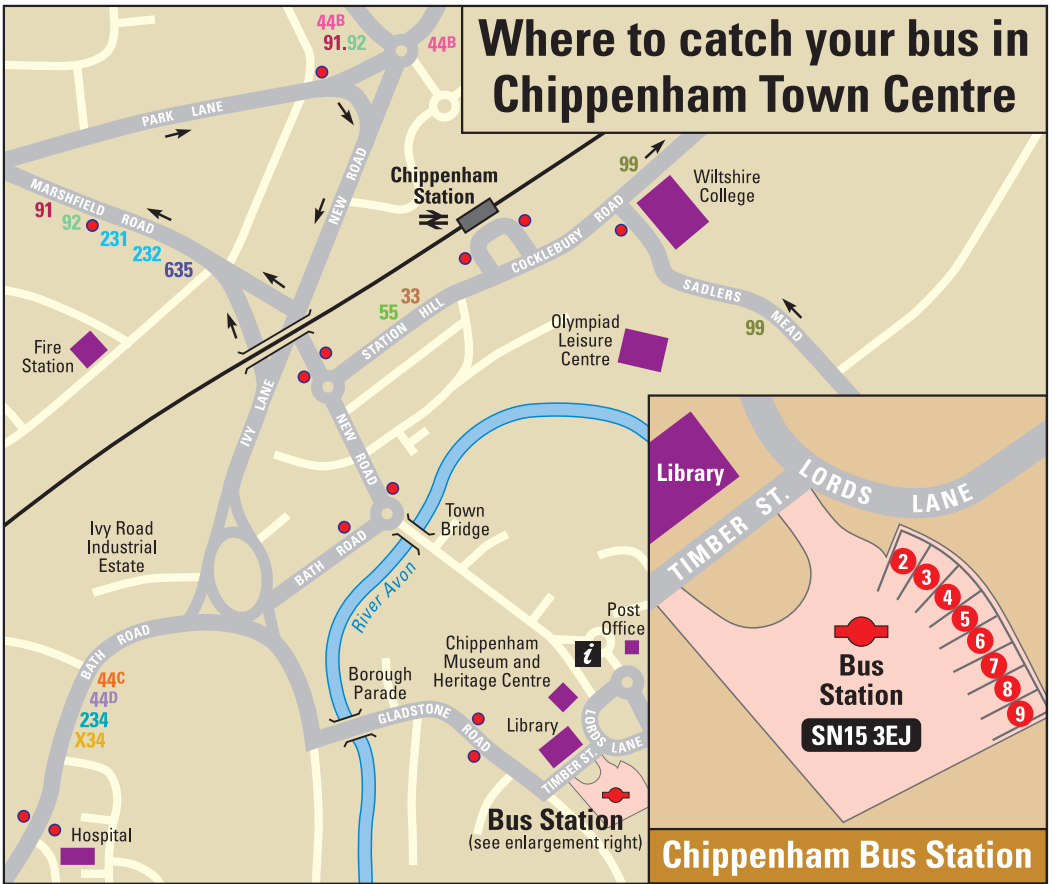

Where to catch your bus in Chippenham Town Centre

Bay 2	<i>Services:</i> Town Bus 44A Town Bus P X31 X34	<i>Places Served</i> to Pipsmore Road and Redlands to Corsham and Pewsham Estate to Corsham and Bath to Melksham, Trowbridge and Frome	<i>Operator</i> Faresaver Faresaver Faresaver Faresaver
Bay 3	95 -	to Foxham, Bradenstoke, Brinkworth Sainsburys free bus (Mon & Fri)	Faresaver Hatts
Bay 4	33/X33 37	to Calne and Devizes to Corsham and Bradford on Avon	APL Bodman
Bay 5	91 92 99	to Malmesbury via Dauntsey to Malmesbury via Hullavington to Kington St. Michael	AD Rains Andybus Faresaver
Bay 6	35 35A 635	to Castle Combe and Grittleton to Corsham and Castle Combe to Marshfield, Colerne and Bristol	Coachstyle Coachstyle Faresaver

Bay 7	<i>Services:</i> 36 75 75 234	<i>Places Served</i> to Corsham and Colerne to Castle Combe and Badminton to Lackham College to Melksham, Trowbridge and Frome	<i>Operator</i> Coachstyle Coachstyle Coachstyle First
Bay 8	231/232 231/232	to Corsham and Bath to Pewsham Estate	First First
Bay 9	55/55A	to Calne, Wootton Bassett and Swindon (Chippenham Station)	Stagecoach
Service 55 every 20 mins to and from Chippenham Railway Station			

The following services pick up at the Town Bridge

<i>Services:</i> Town Bus 44B Town Bus 44C Town Bus 44D 403/404	<i>Places Served</i> to Barrow Green and Oaklands to Brook Street via Hospital to Hospital and Southmead to Bath, Exeter, Plymouth and Penzance or Swindon and London	<i>Operator</i> Faresaver Faresaver Faresaver National Express
---	---	--