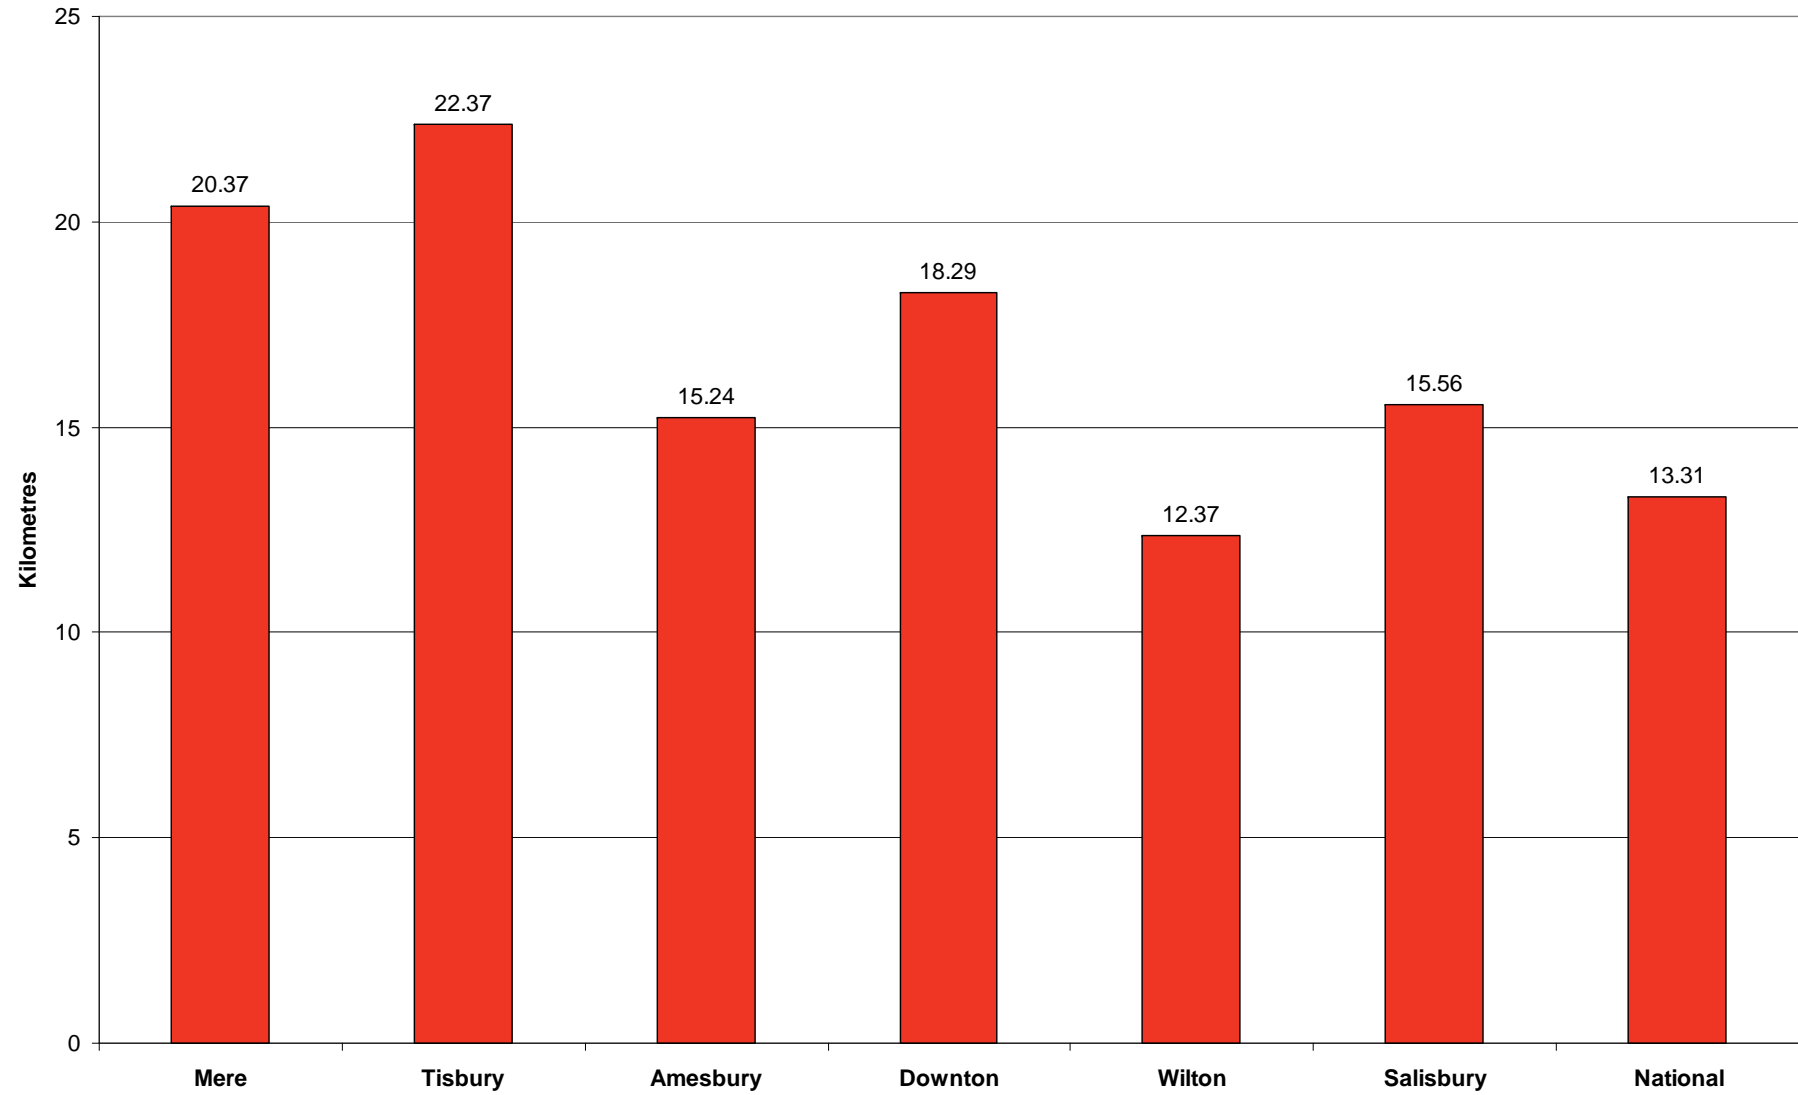

Figure 3.20 Distance Travelled to Work (ONS Census 2001)

Figure 3.21 Average Distance Travelled to Fixed Place of Work (ONS Census 2001)

Figure 4.1 Mode Choice for Travel to Work, Smaller Settlements (ONS Census 2001)