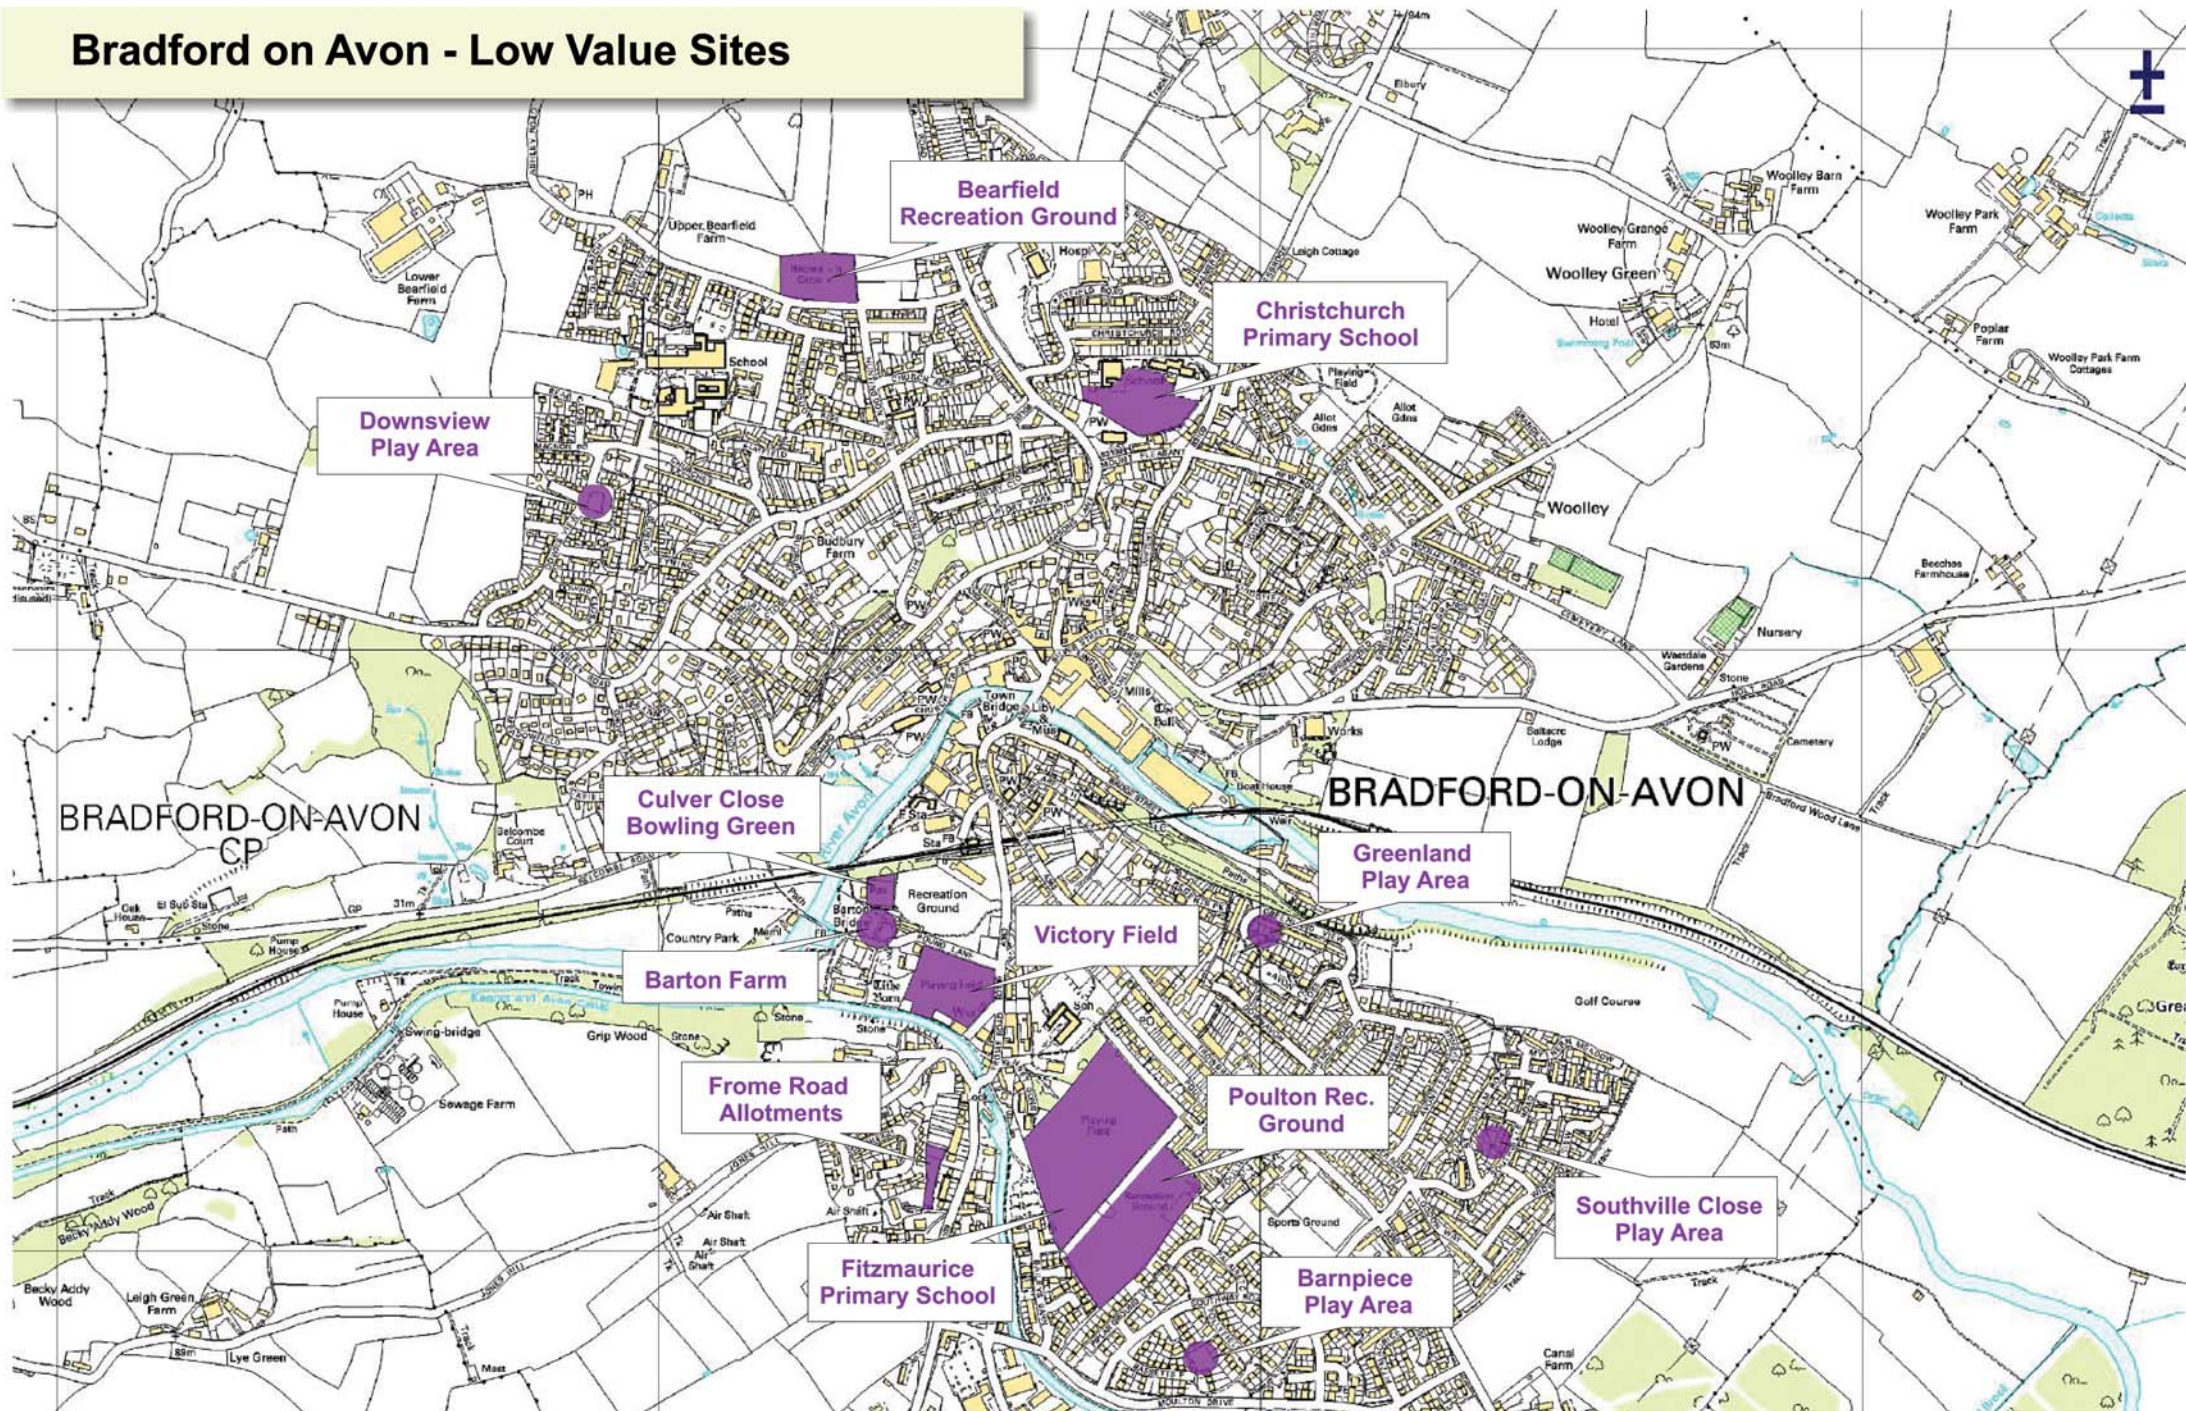

Bradford on Avon - Low Value Sites

Crown Copyright. All rights reserved. West Wiltshire District Council 100022961