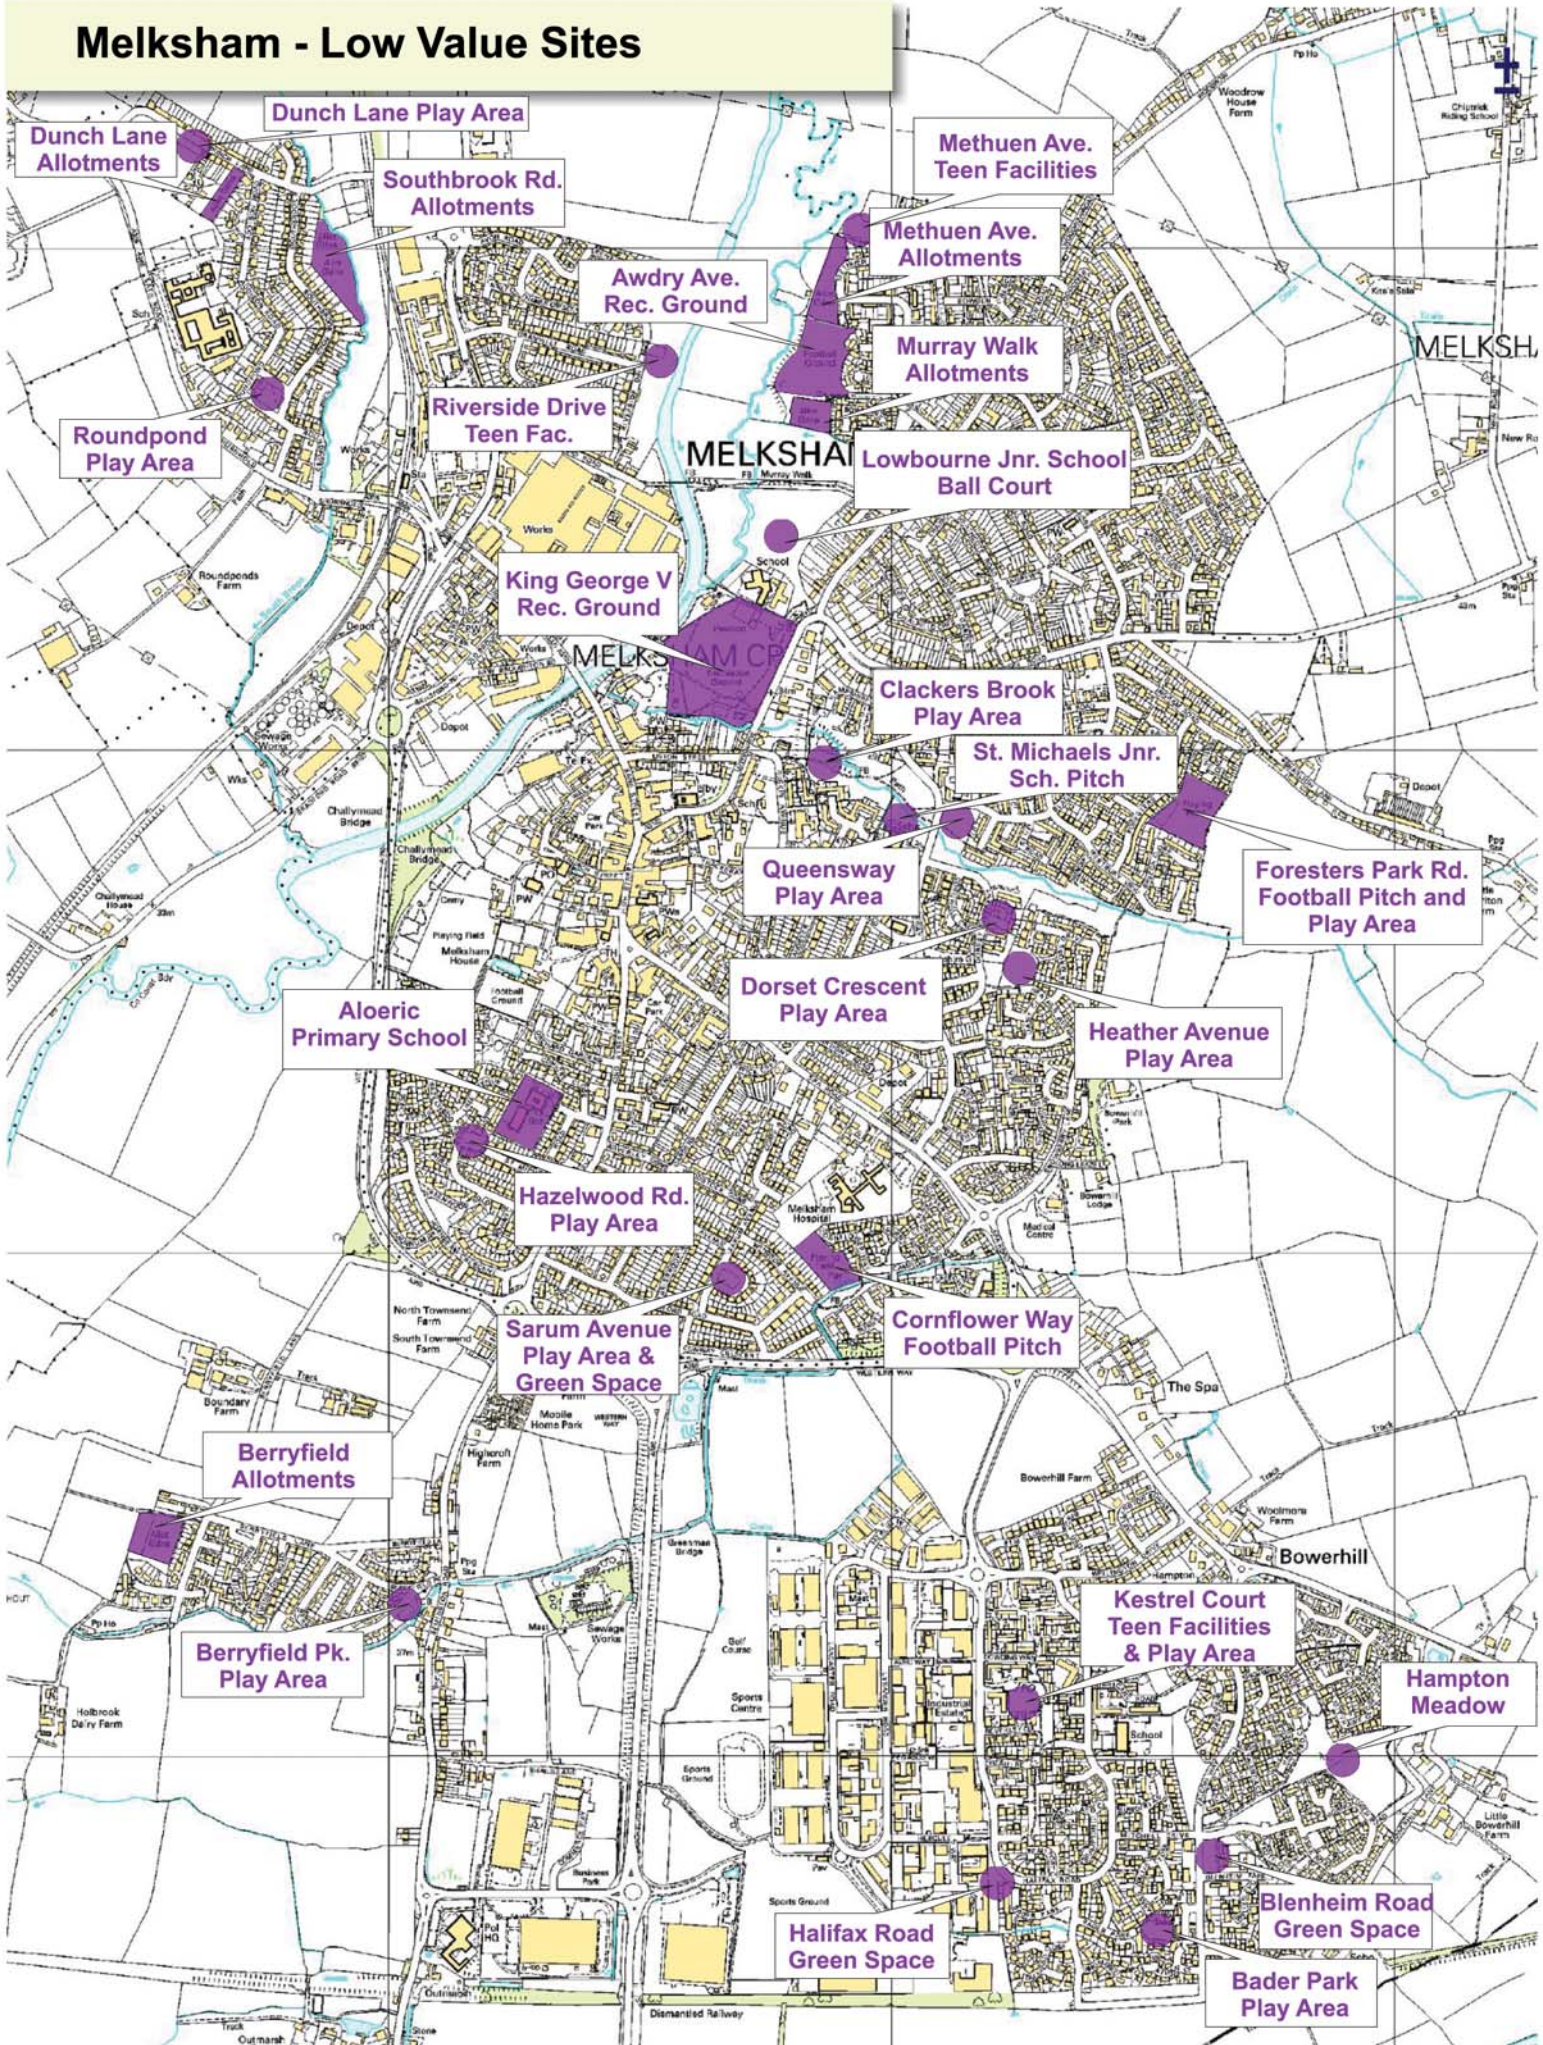

Melksham - Low Value Sites

Crown Copyright. All rights reserved.
West Wiltshire District Council 100022961