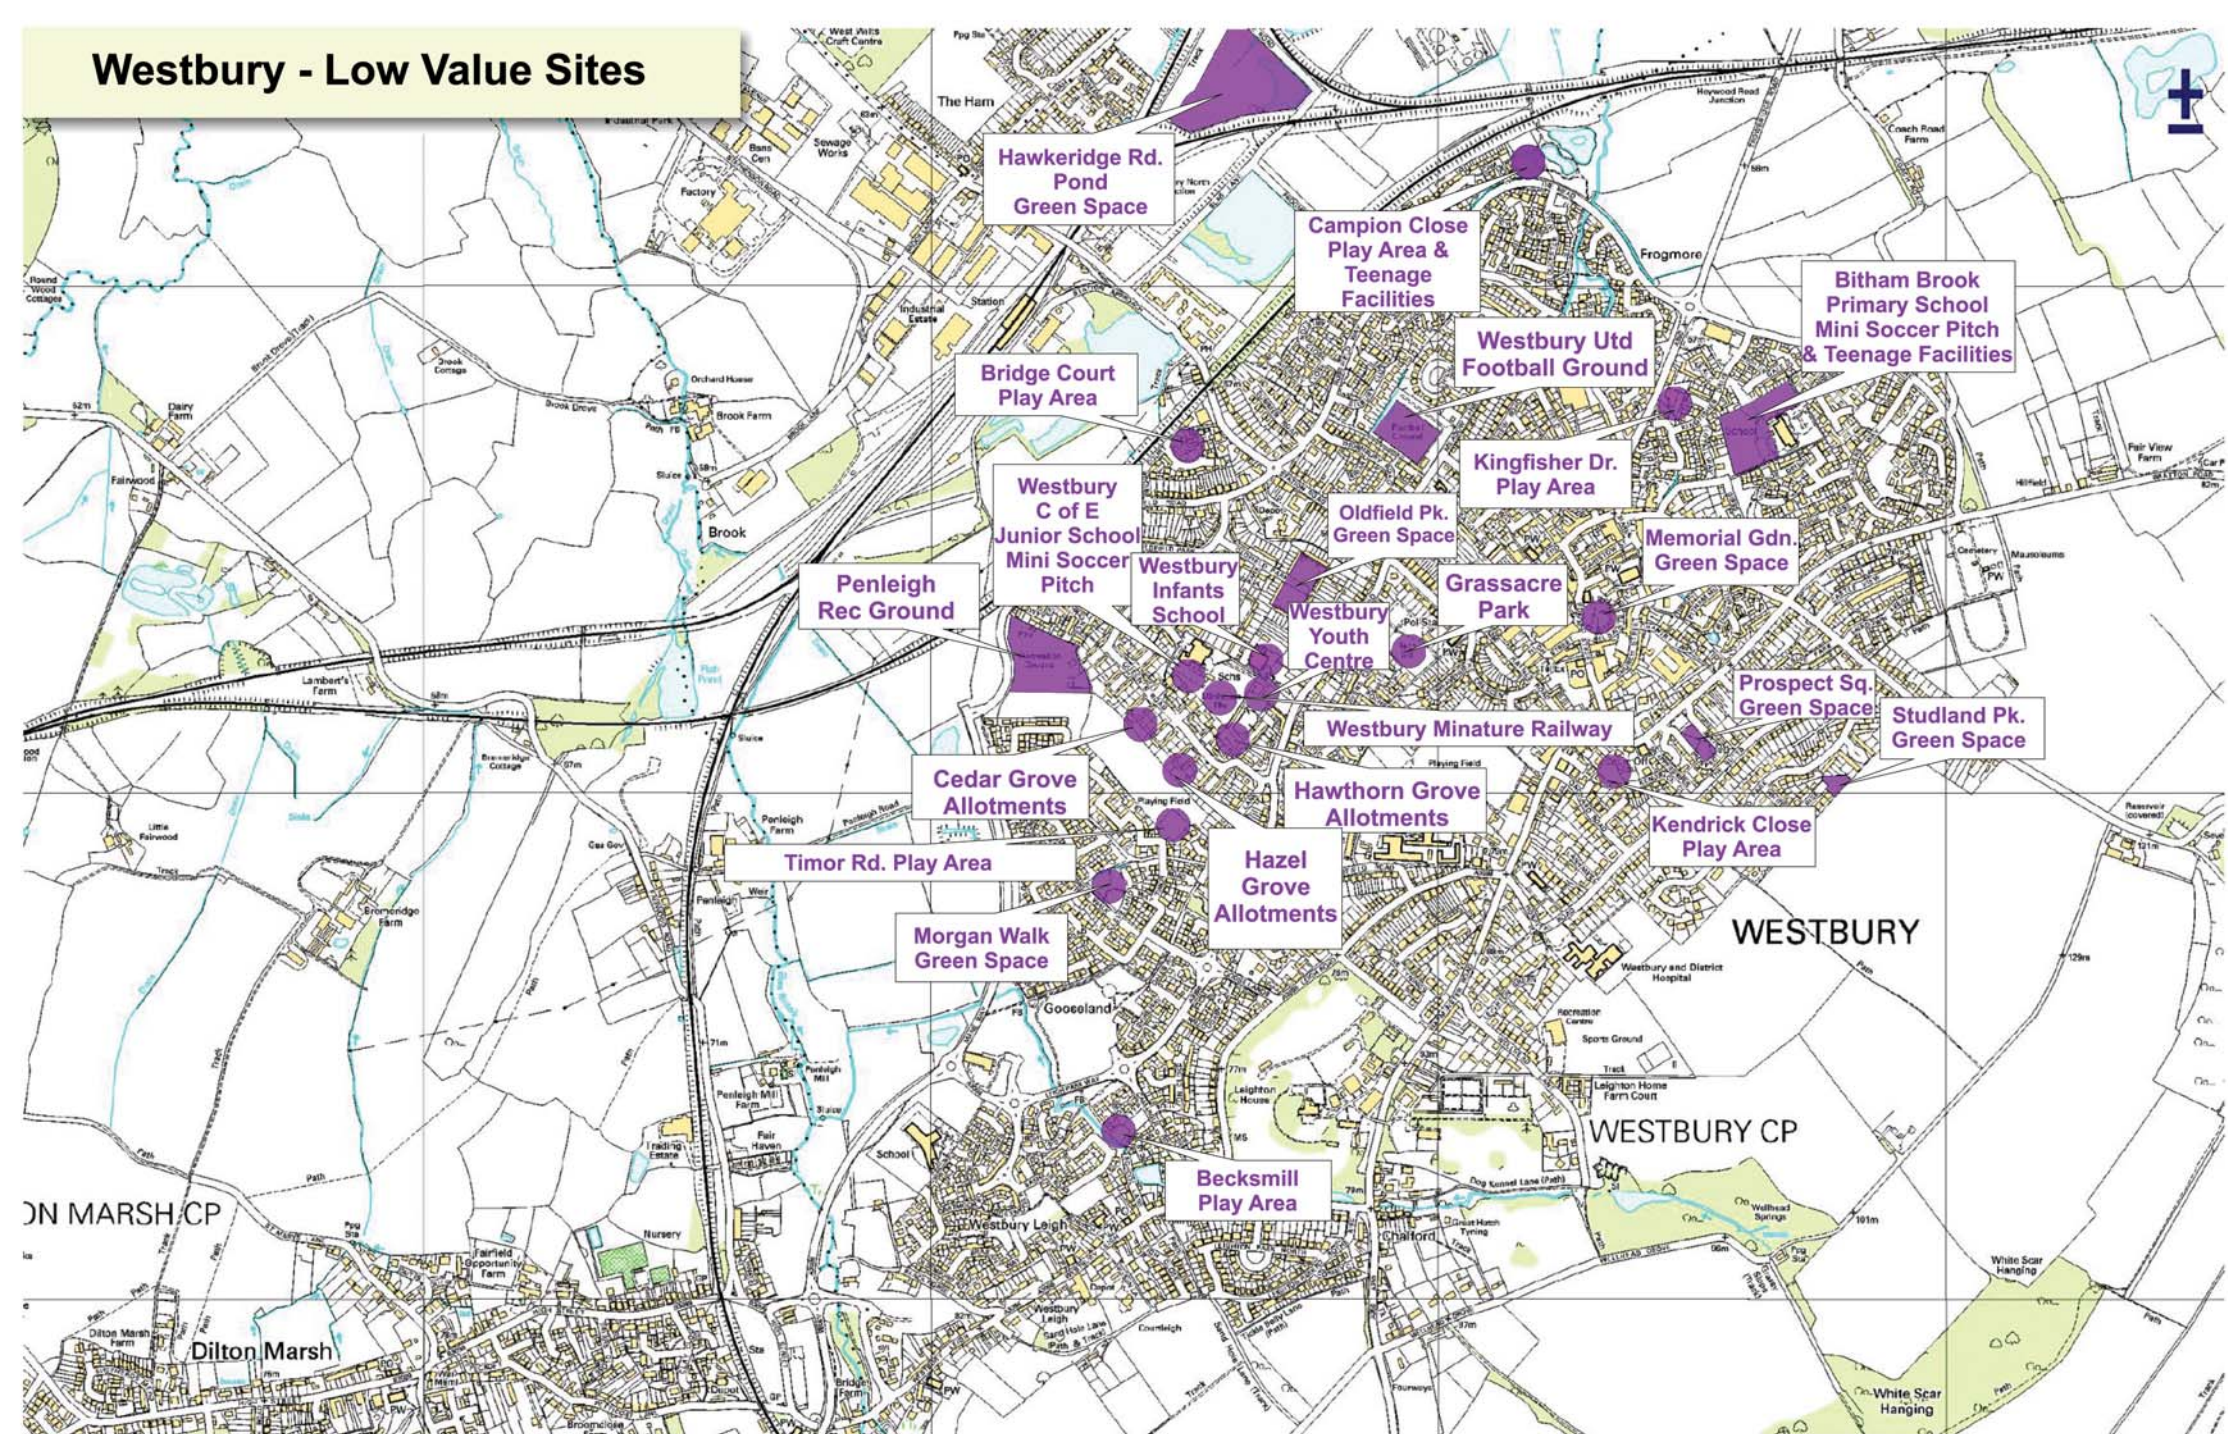

Westbury - Low Value Sites

Crown Copyright. All rights reserved. West Wiltshire District Council 100022961