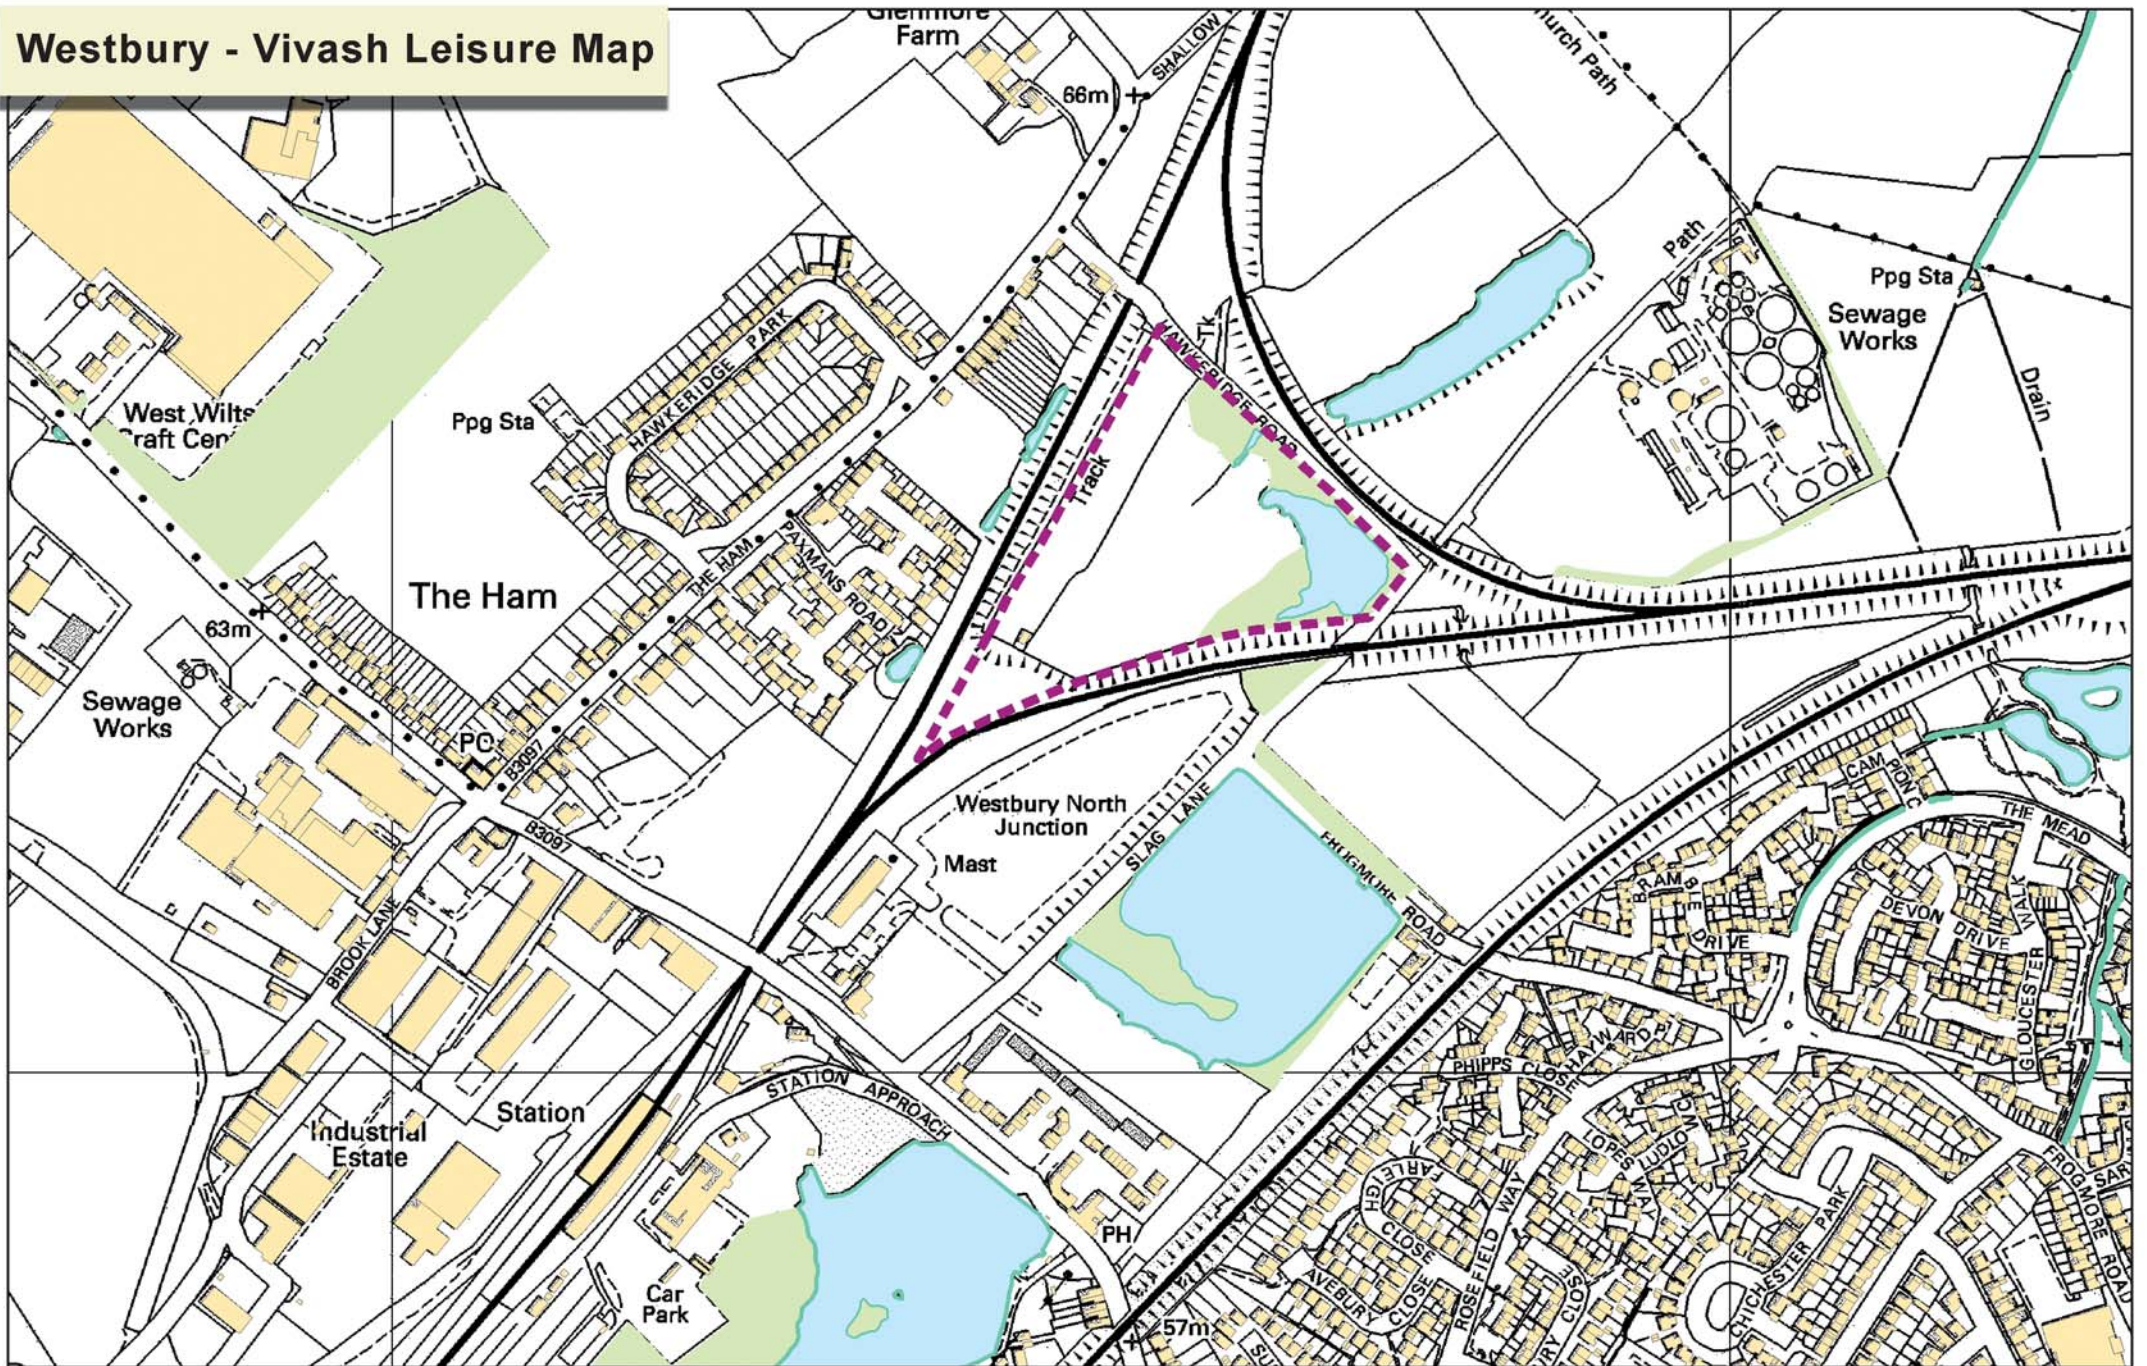

Westbury - Vivash Leisure Map

Crown Copyright. All rights reserved. West Wiltshire District Council 100022961