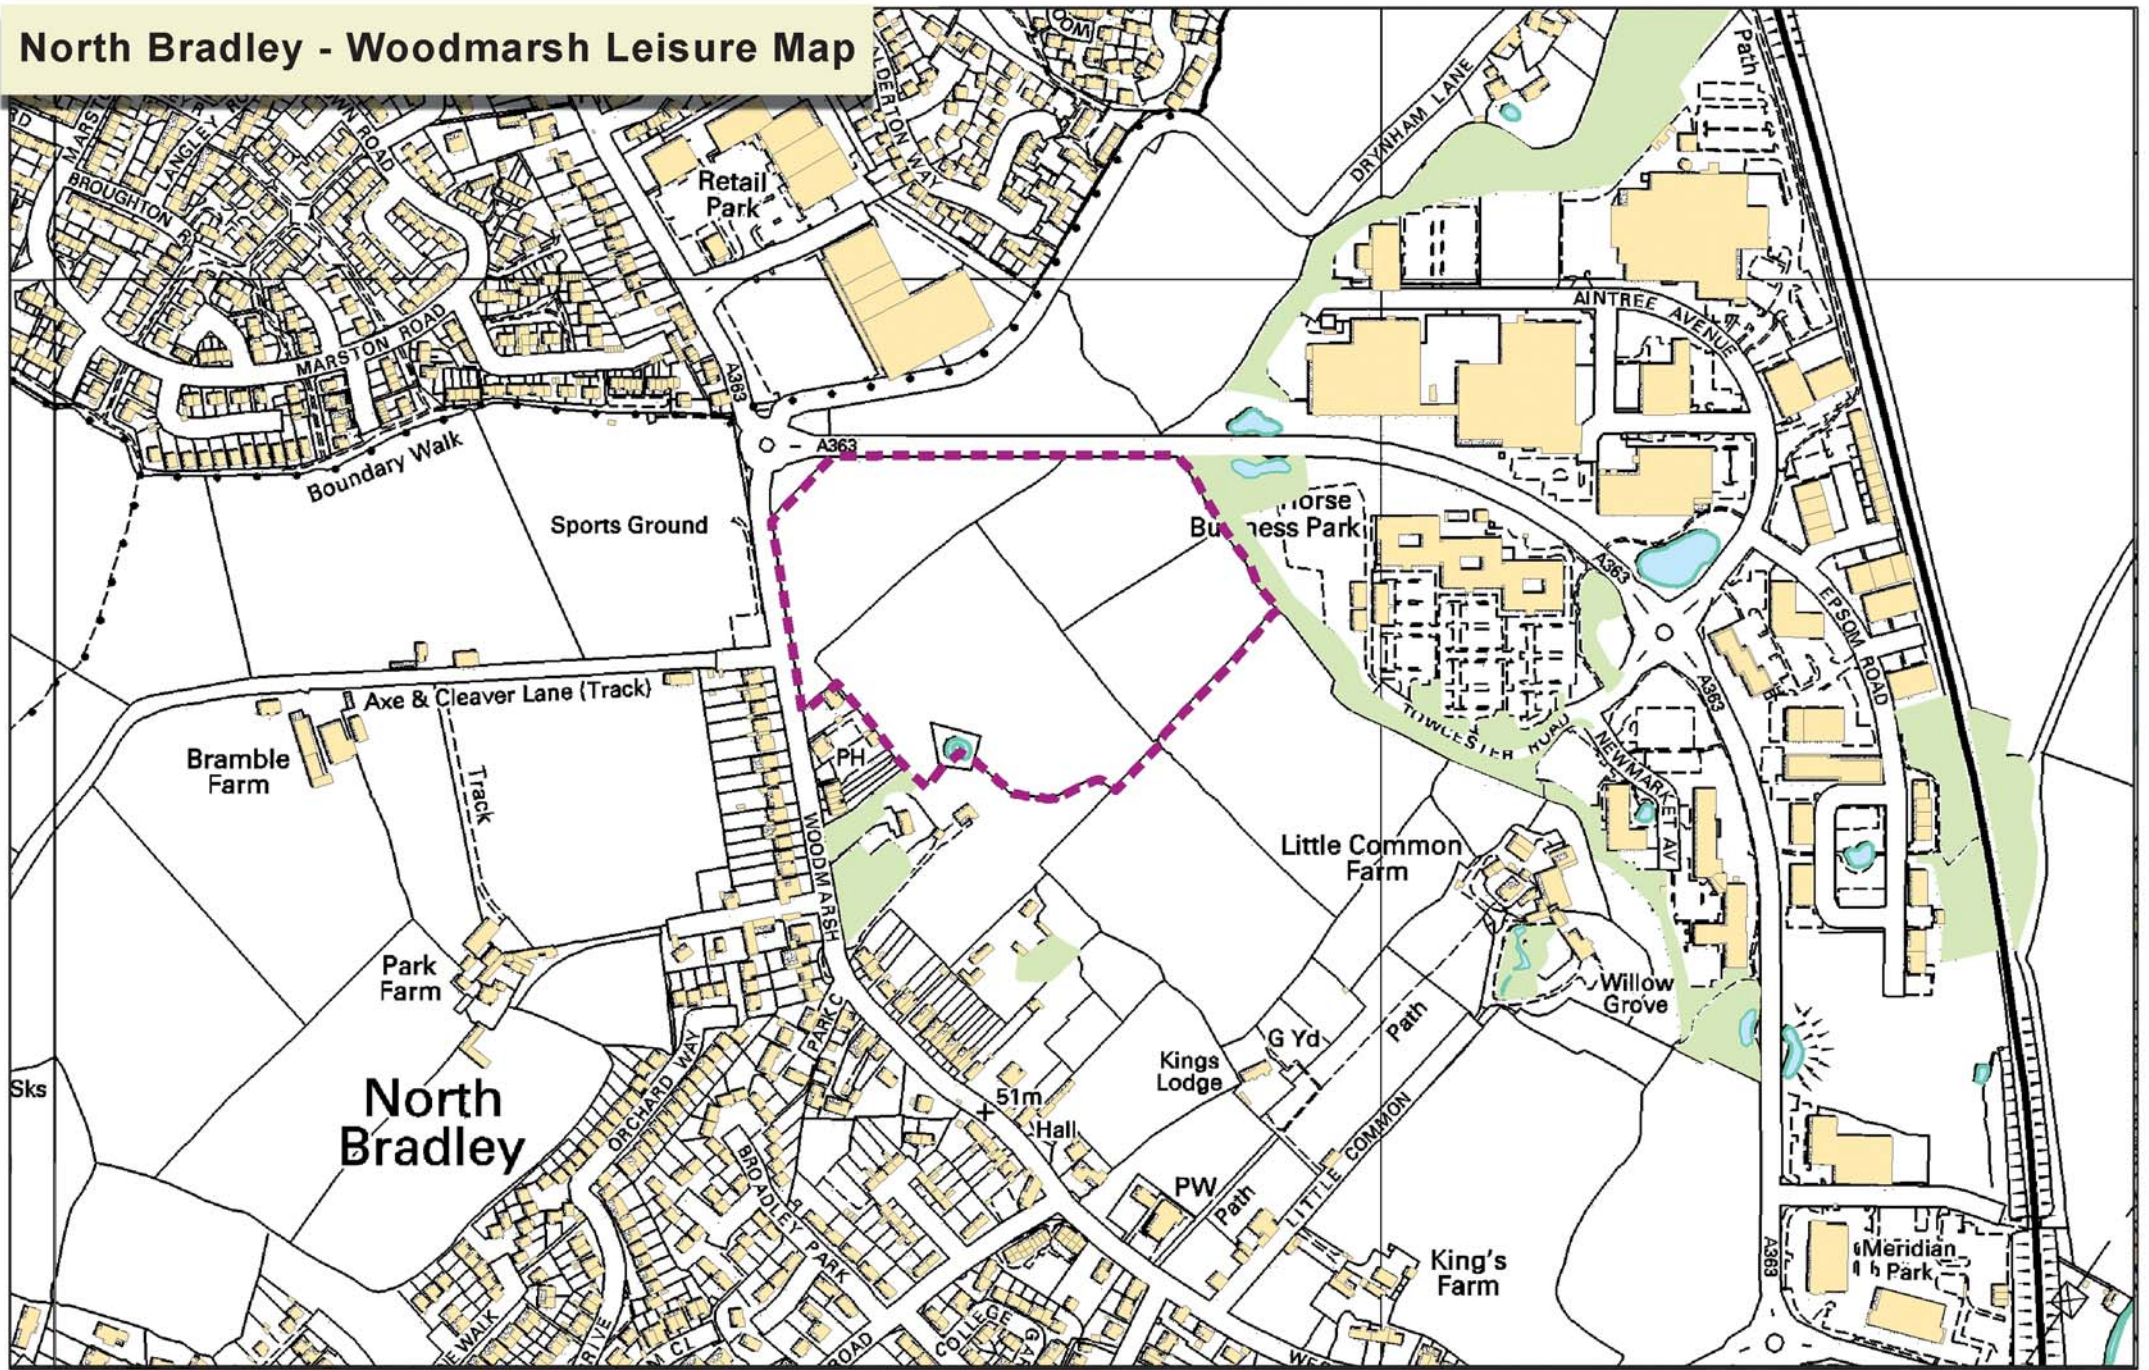

# North Bradley - Woodmarsh Leisure Map

Crown Copyright. All rights reserved. West Wiltshire District Council 100022961