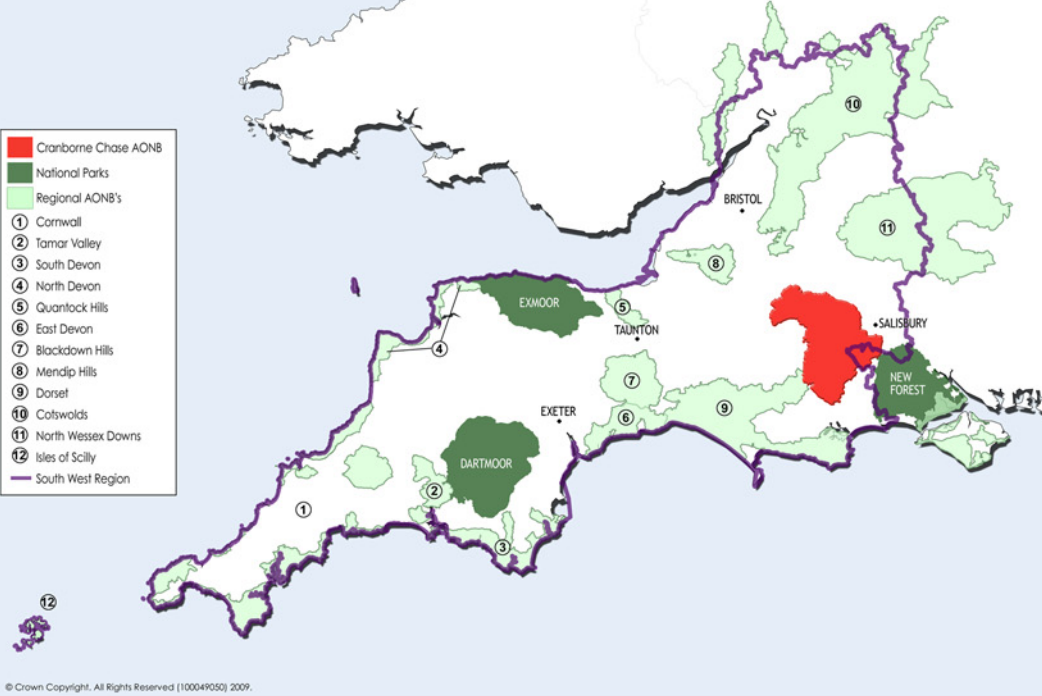

# Cranborne Chase & West Wiltshire Downs

Area of Outstanding Natural Beauty

Miles 3 6  
Kilometres 5 10

© Crown Copyright. All Rights Reserved (100049050) 2009.

## South West Context

- Cranborne Chase AONB
- National Parks
- Regional AONB's
- ① Cornwall
- ② Tamar Valley
- ③ South Devon
- ④ North Devon
- ⑤ Quantock Hills
- ⑥ East Devon
- ⑦ Blackdown Hills
- ⑧ Mendip Hills
- ⑨ Dorset
- ⑩ Cotswolds
- ⑪ North Wessex Downs
- ⑫ Isles of Scilly

**Cranborne AONB Area: 983.32 sq km**

**Population: 33,071 (2001 Census)**