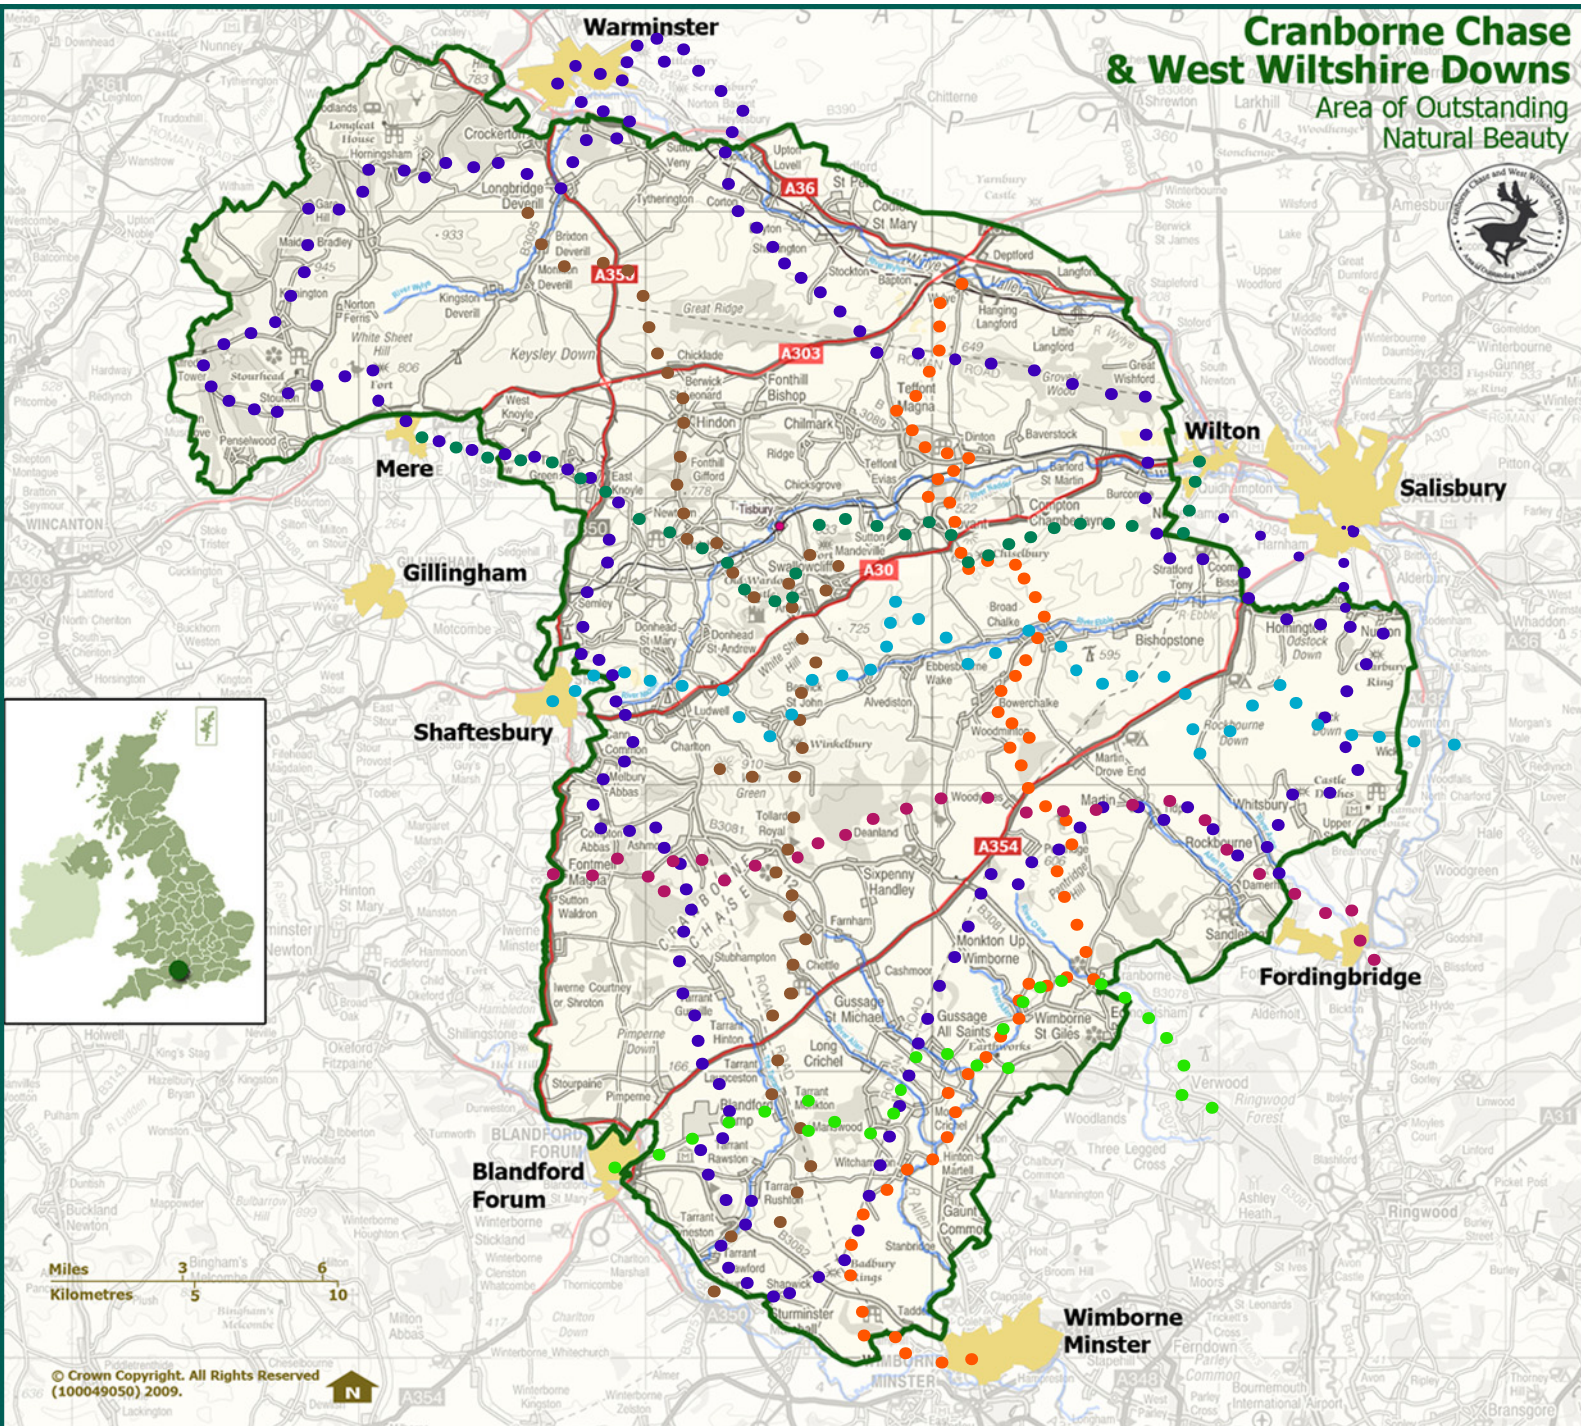

# Cranborne Chase & West Wiltshire Downs

Area of Outstanding Natural Beauty

Miles 3 6  
Kilometres 5 10

© Crown Copyright. All Rights Reserved (100049050) 2009.

## South West Context

- Cranborne Chase AONB
- National Parks
- Regional AONB's
- ① Cornwall
- ② Tamar Valley
- ③ South Devon
- ④ North Devon
- ⑤ Quantock Hills
- ⑥ East Devon
- ⑦ Blackdown Hills
- ⑧ Mendip Hills
- ⑨ Dorset
- ⑩ Cotswolds
- ⑪ North Wessex Downs
- ⑫ Isles of Scilly

**Cranborne AONB Area: 983.32 sq km**

**Population: 33,071 (2001 Census)**