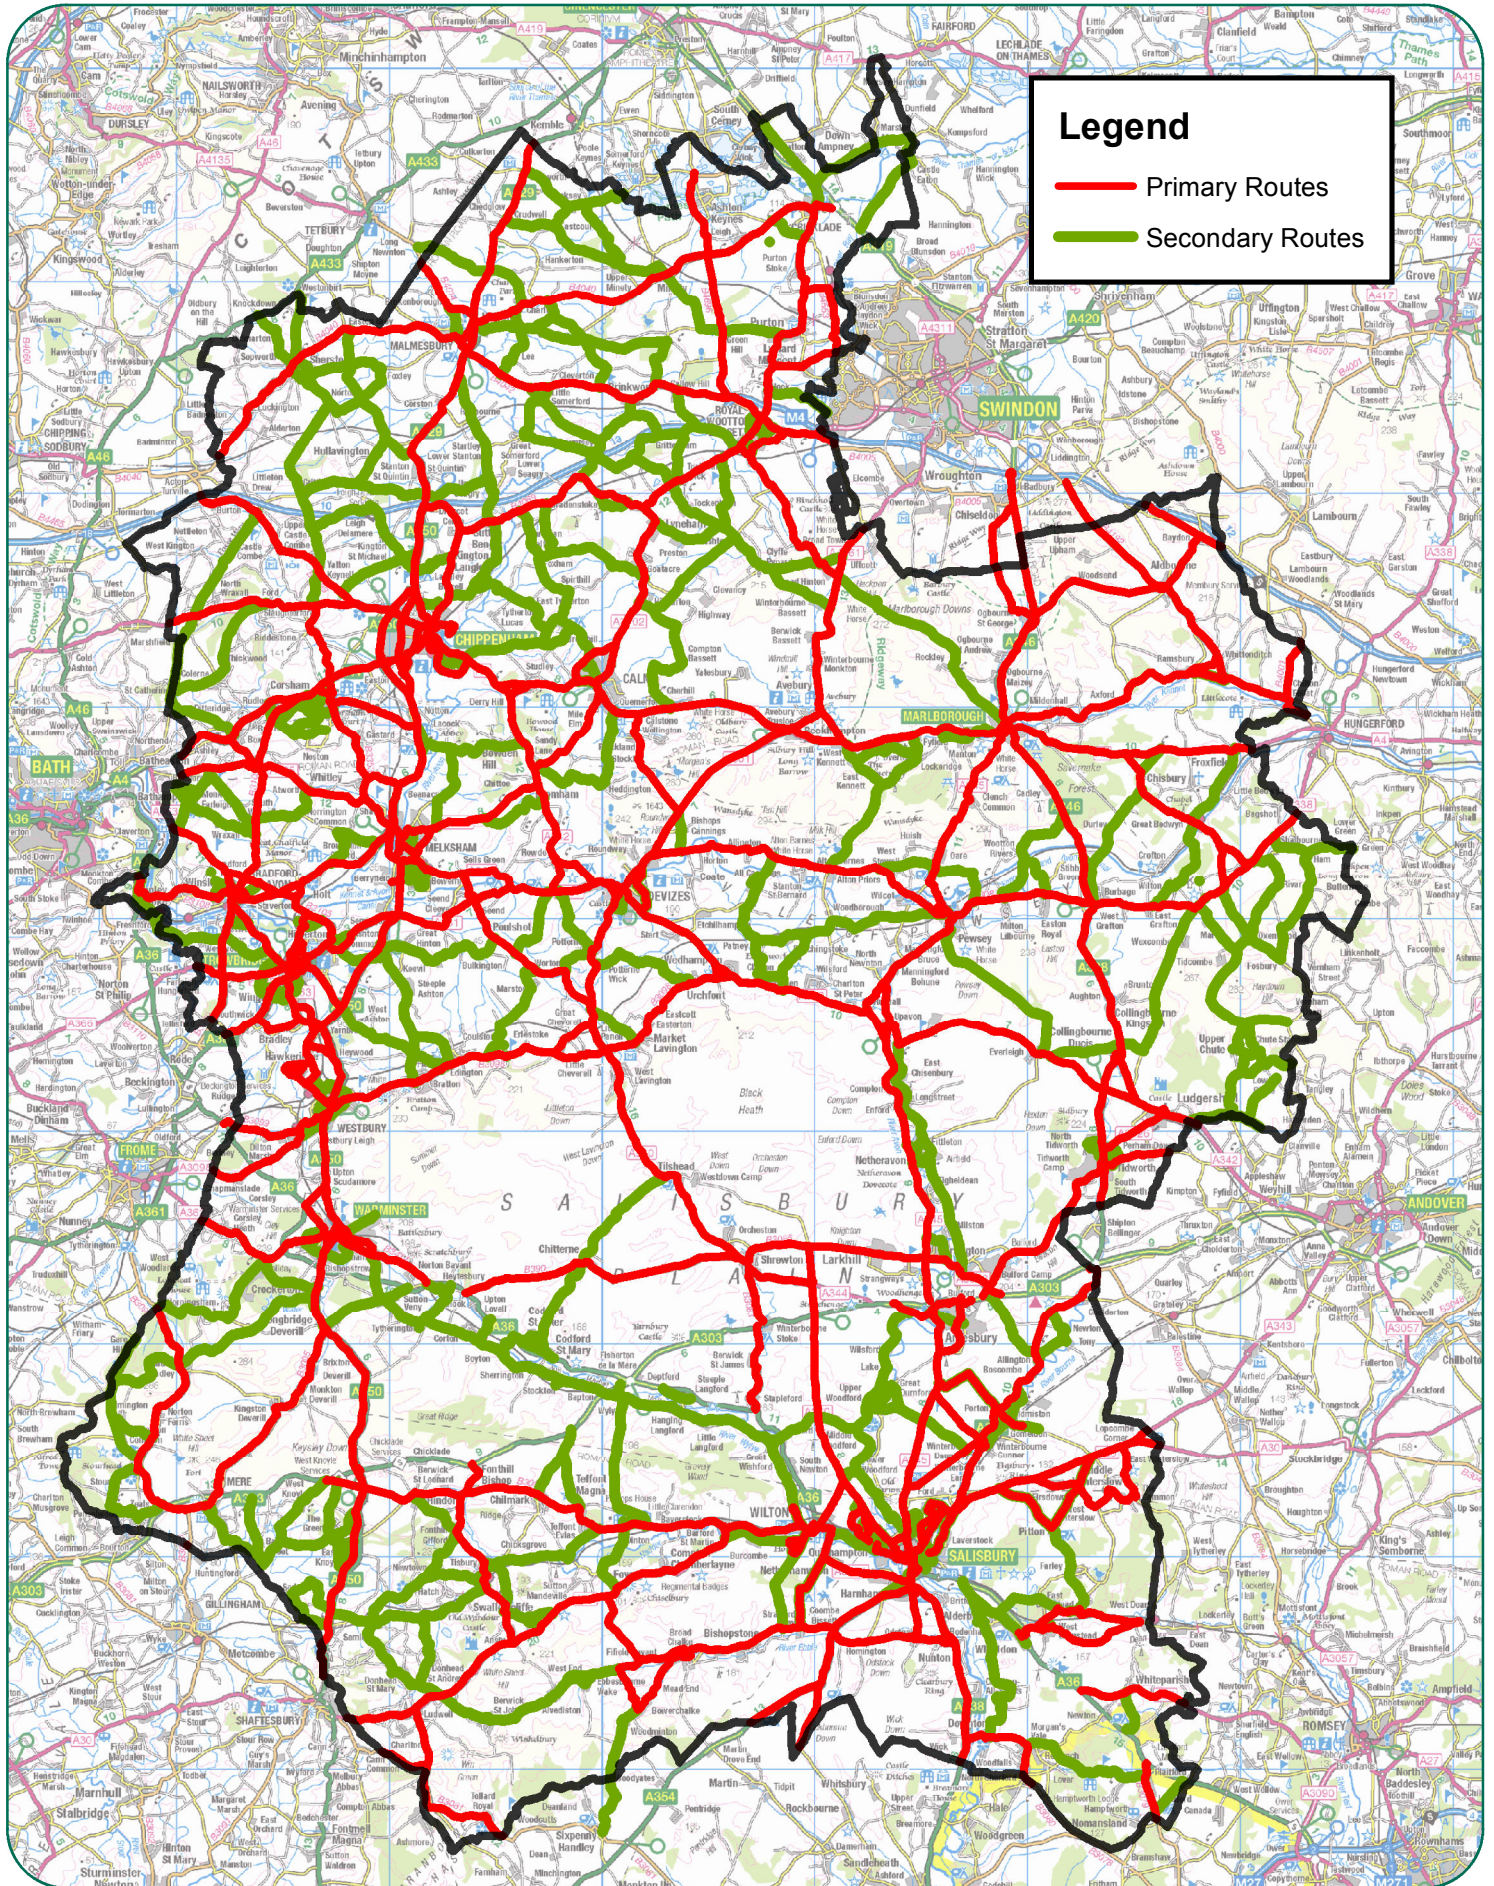

Wiltshire Council Salting Routes 2015/16

1:355,506