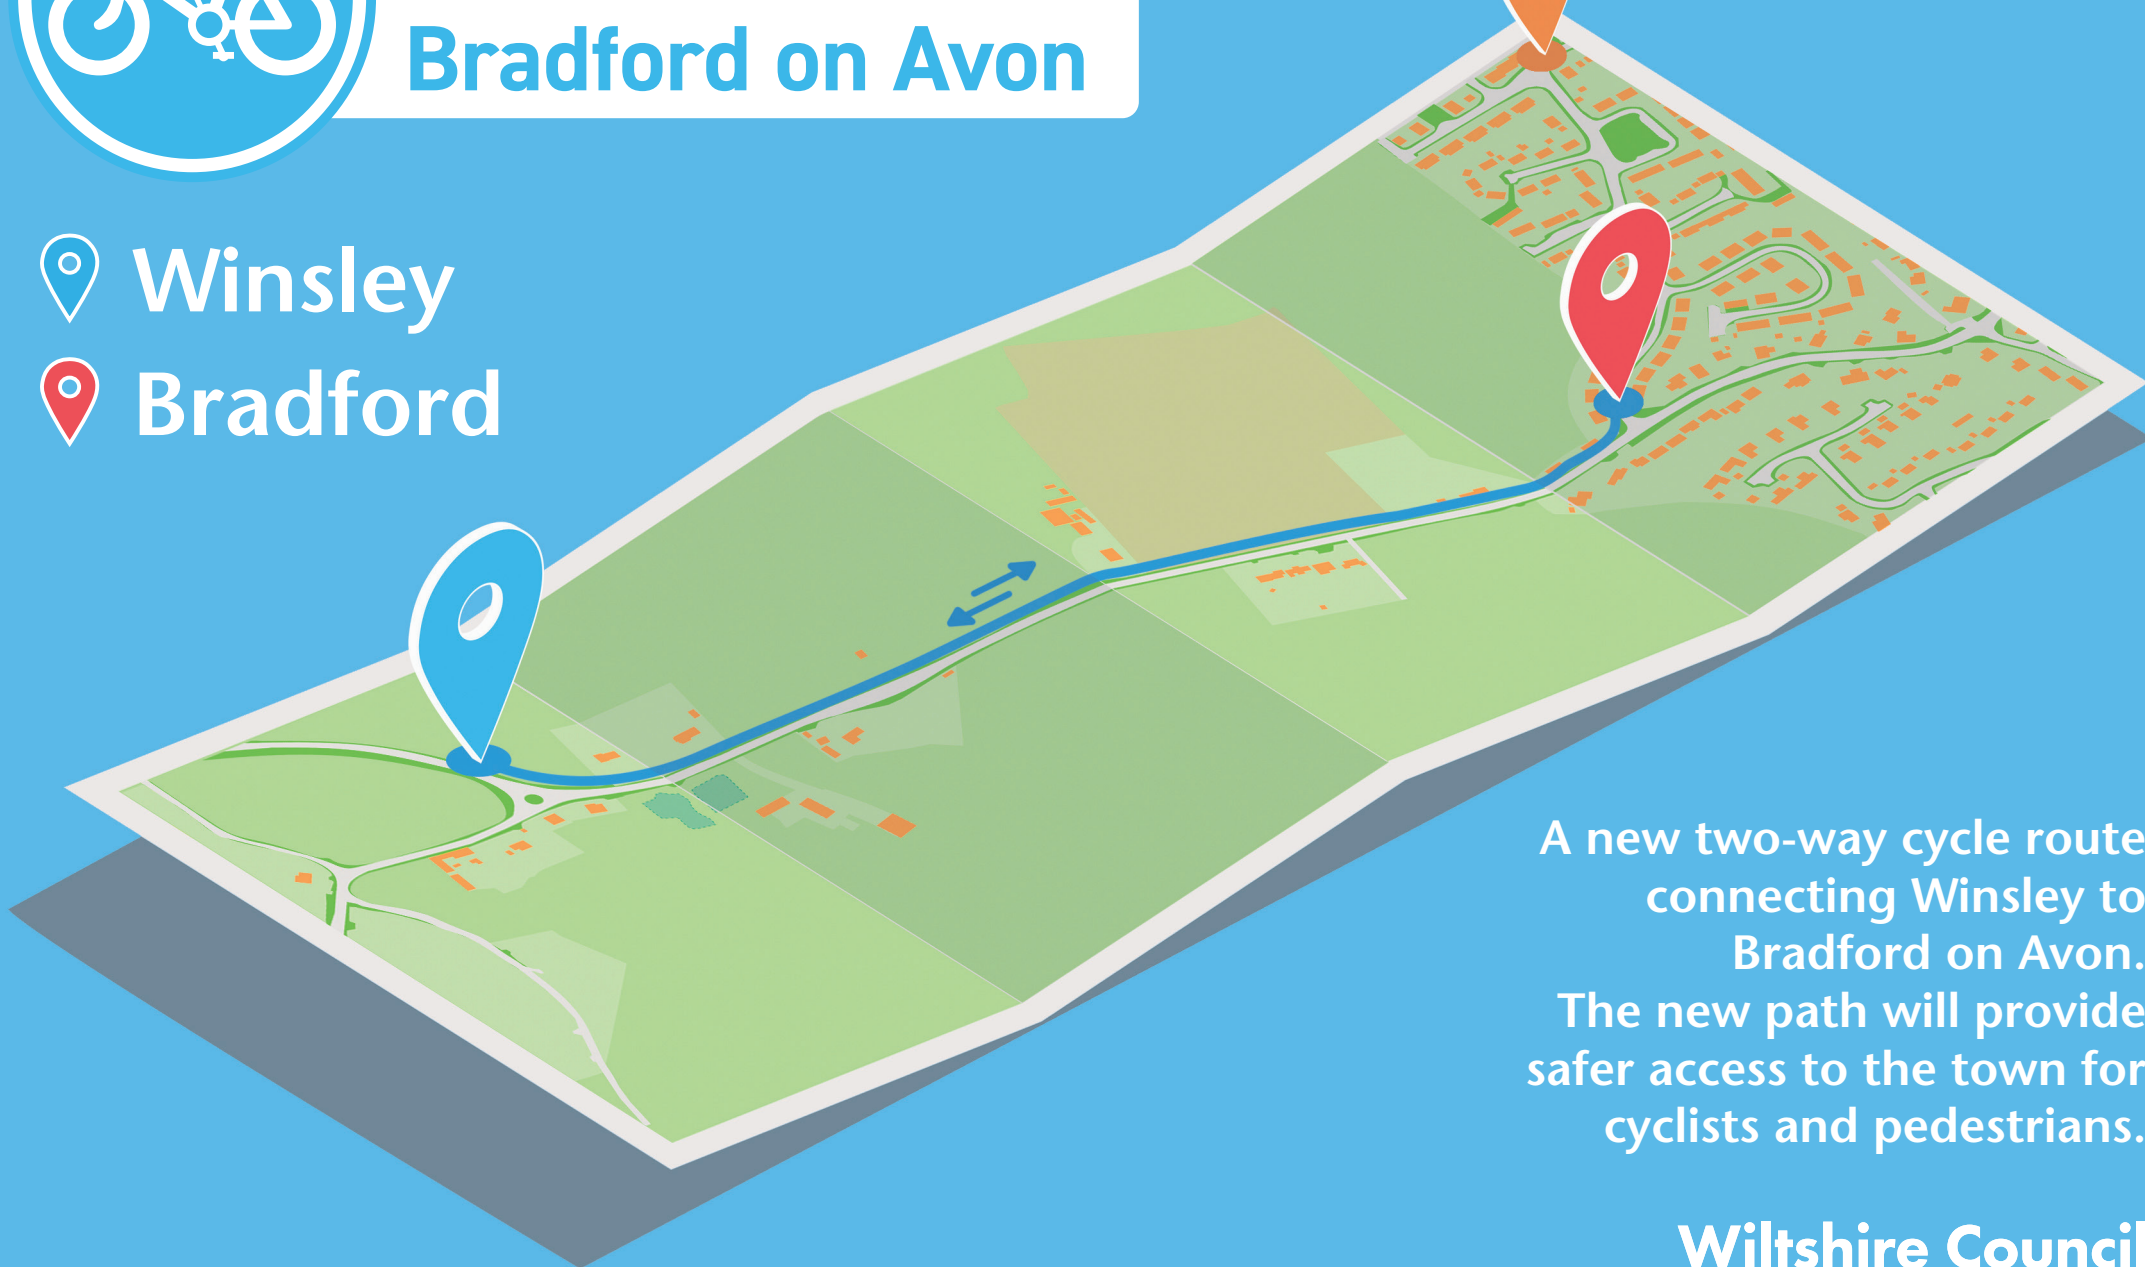

Winsley to Bradford on Avon

 Winsley

 Bradford

 Safer link to
St Laurence school

A new two-way cycle route connecting Winsley to Bradford on Avon. The new path will provide safer access to the town for cyclists and pedestrians.