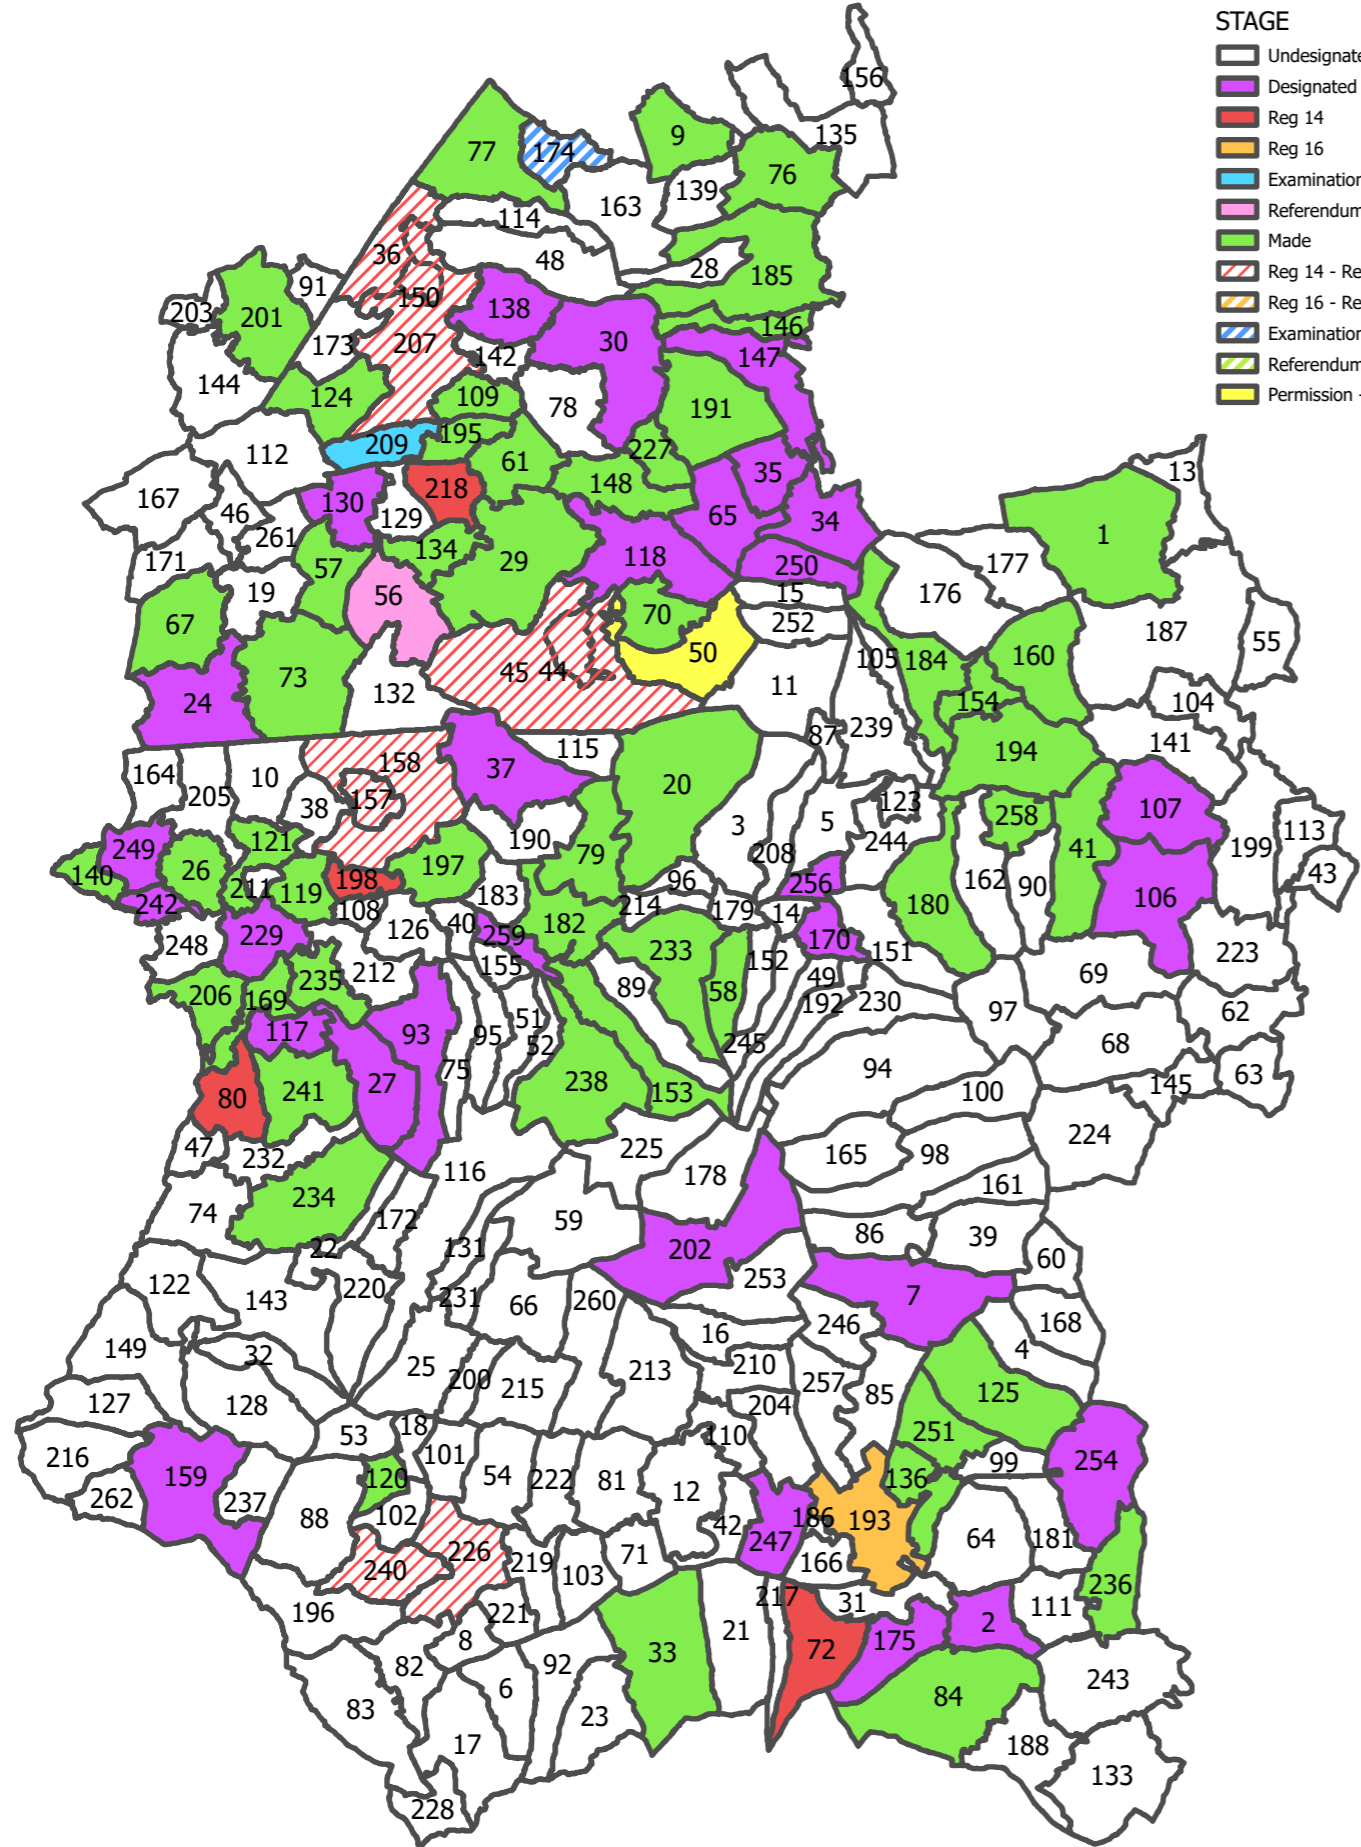

Wiltshire Council Neighbourhood Planning Activity Map (Updated 15th April 2024)

Neighbourhood Plan Status

STAGE

- Undesignated
- Reg 14
- Reg 16
- Examination
- Referendum
- Made
- Reg 14 - Review
- Reg 16 - Review
- Examination - Review
- Referendum - Review
- Permission - CRTBO*