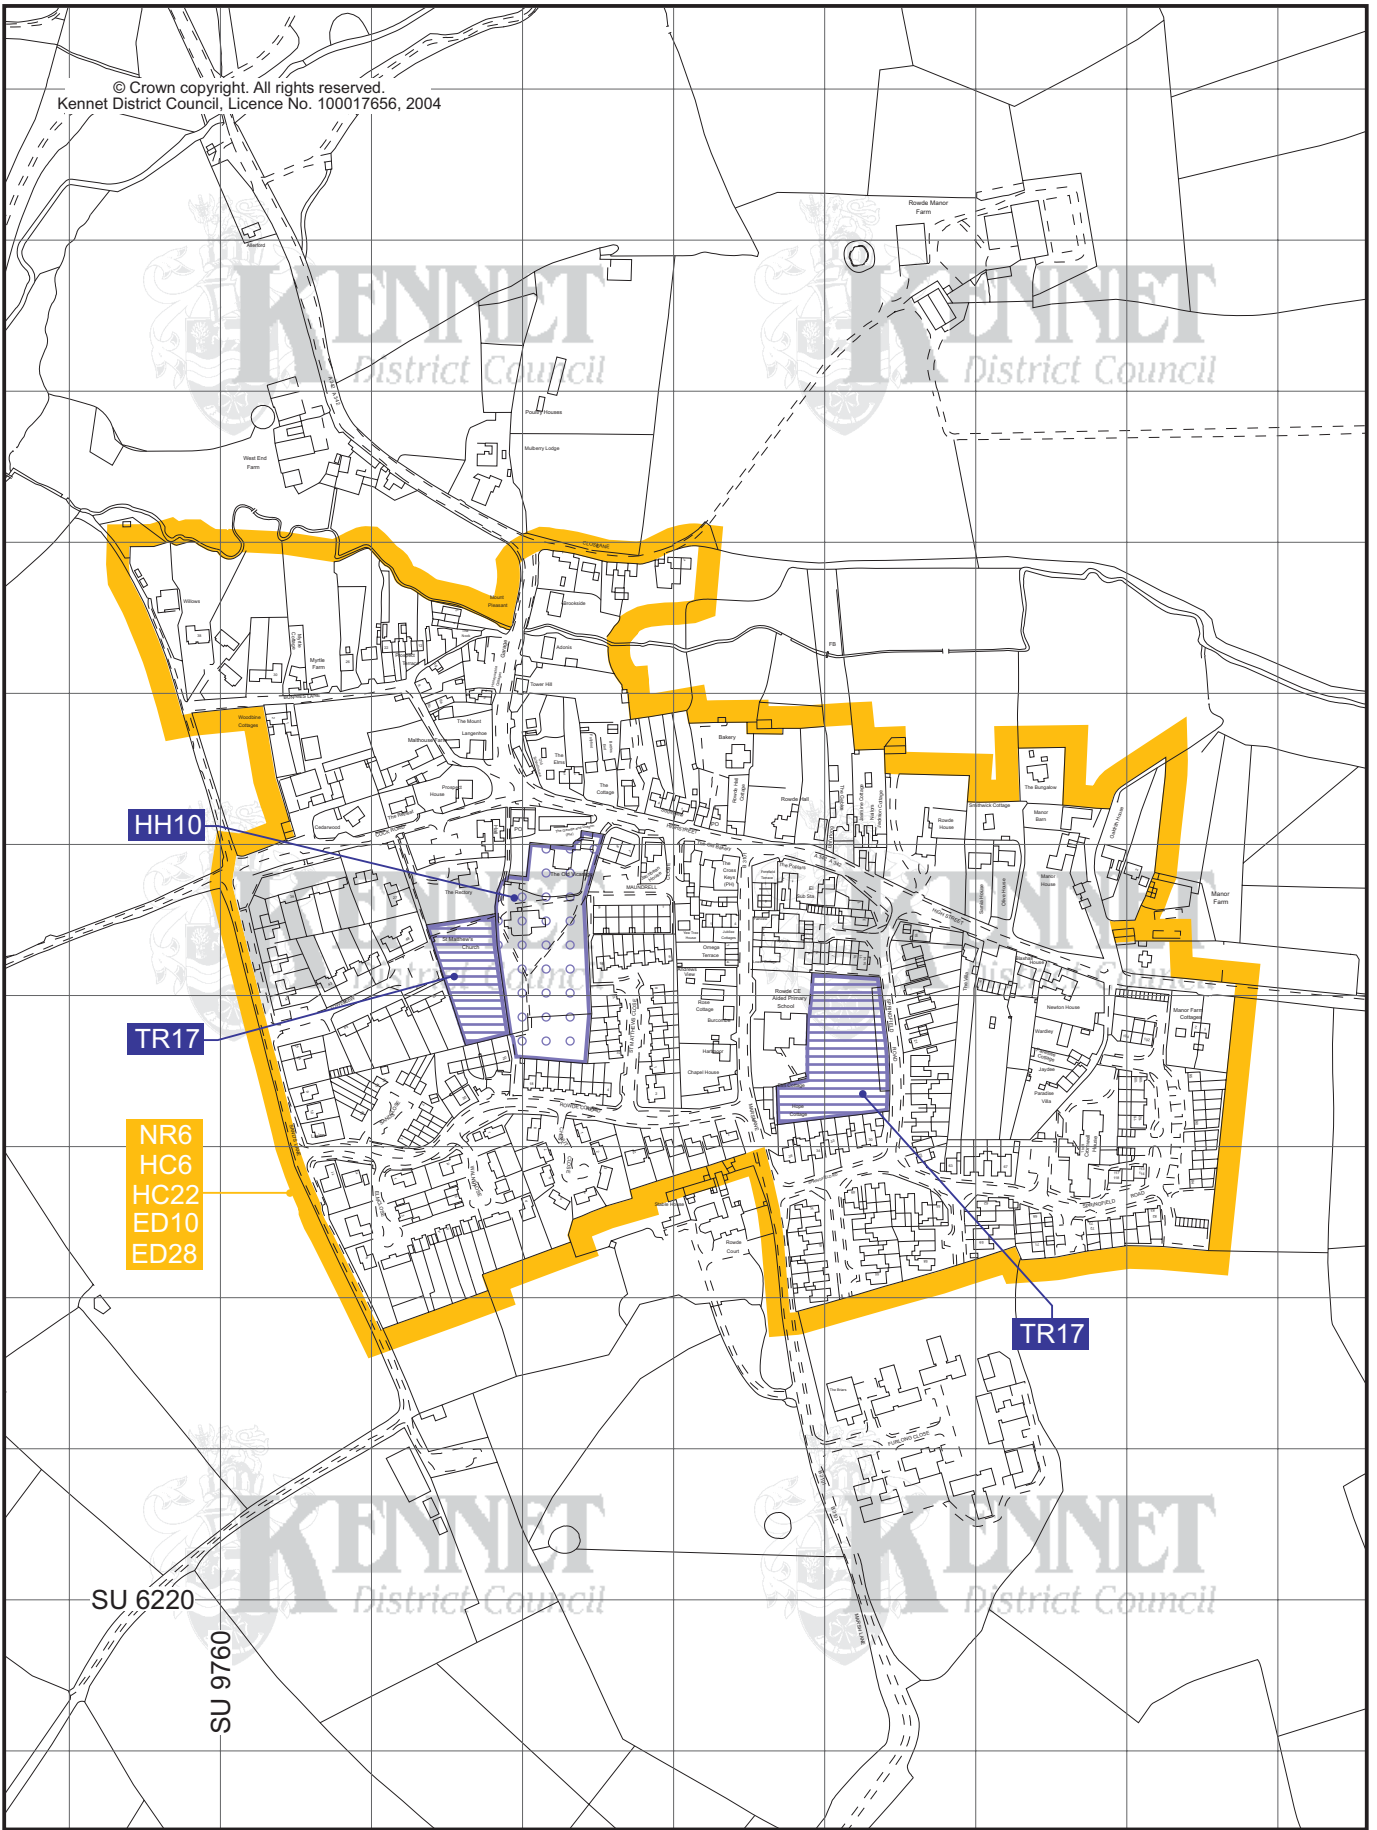

© Crown copyright. All rights reserved.  
Kennet District Council, Licence No. 100017656, 2004

# Kennet Local Plan

Scale 1:5000  
Inset Map  
**33**  
Rowde