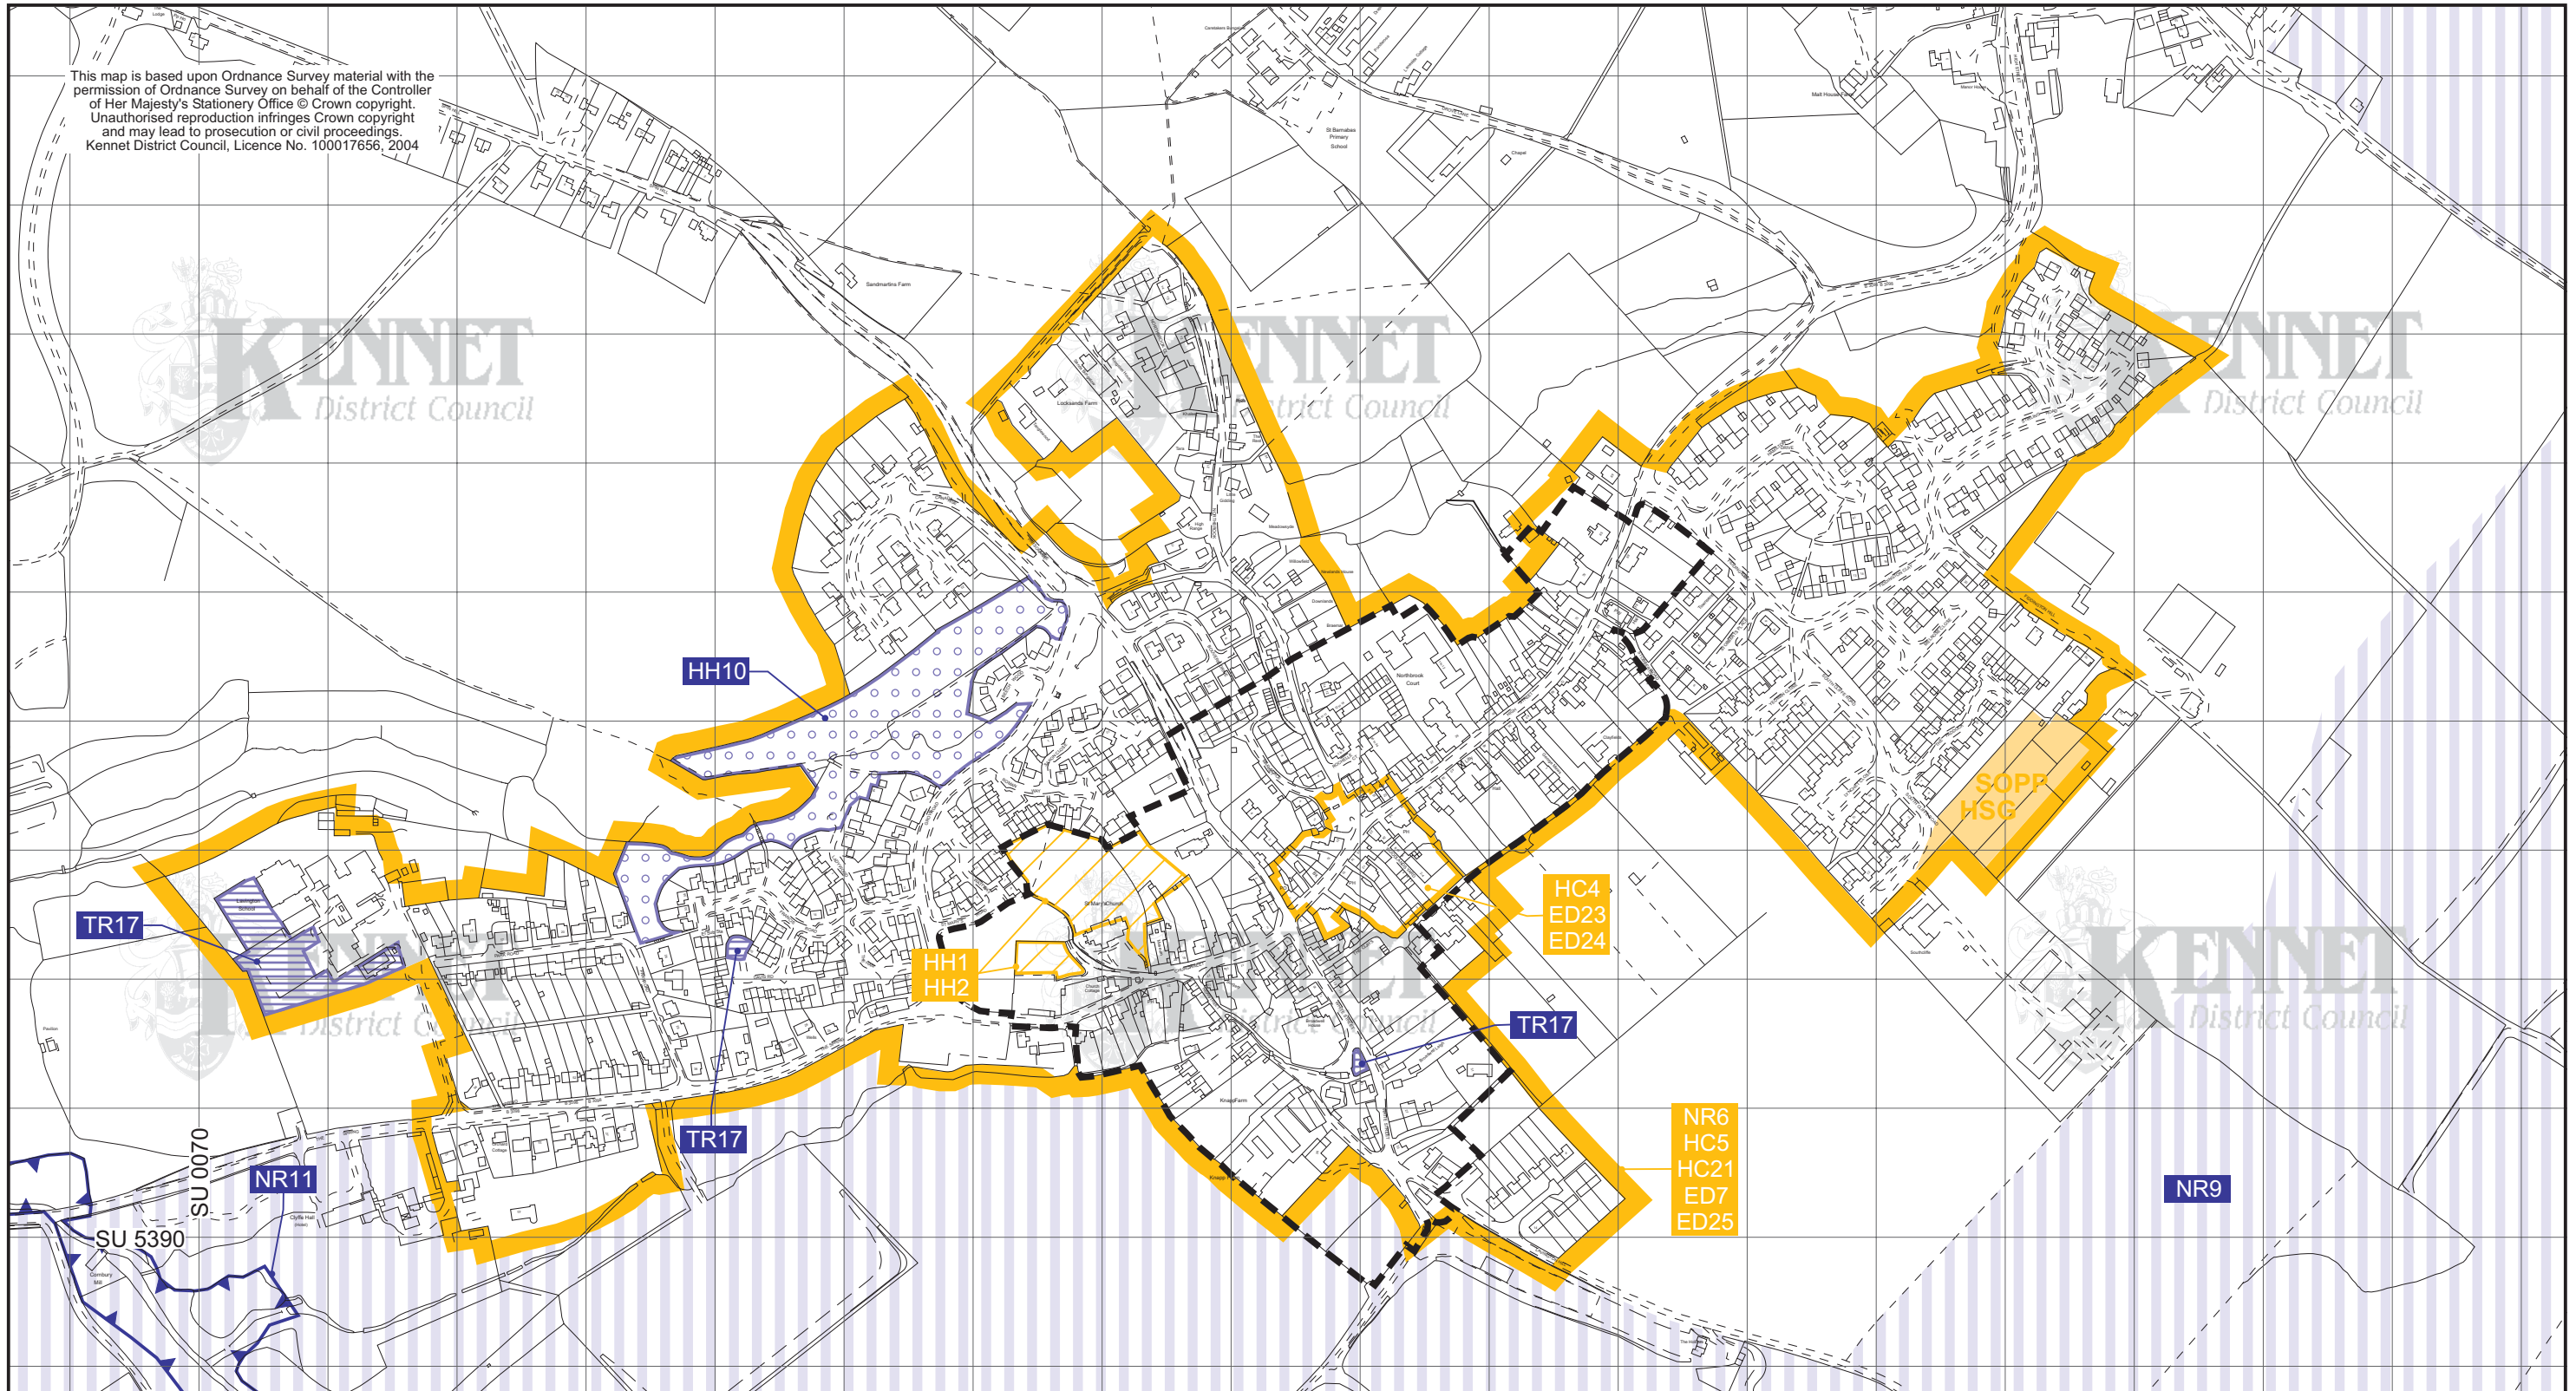

This map is based upon Ordnance Survey material with the permission of Ordnance Survey on behalf of the Controller of Her Majesty's Stationery Office © Crown copyright. Unauthorised reproduction infringes Crown copyright and may lead to prosecution or civil proceedings. Kennet District Council, Licence No. 100017656, 2004

Kennet Local Plan

Scale 1:5000
Inset Map

28

Market Lavington