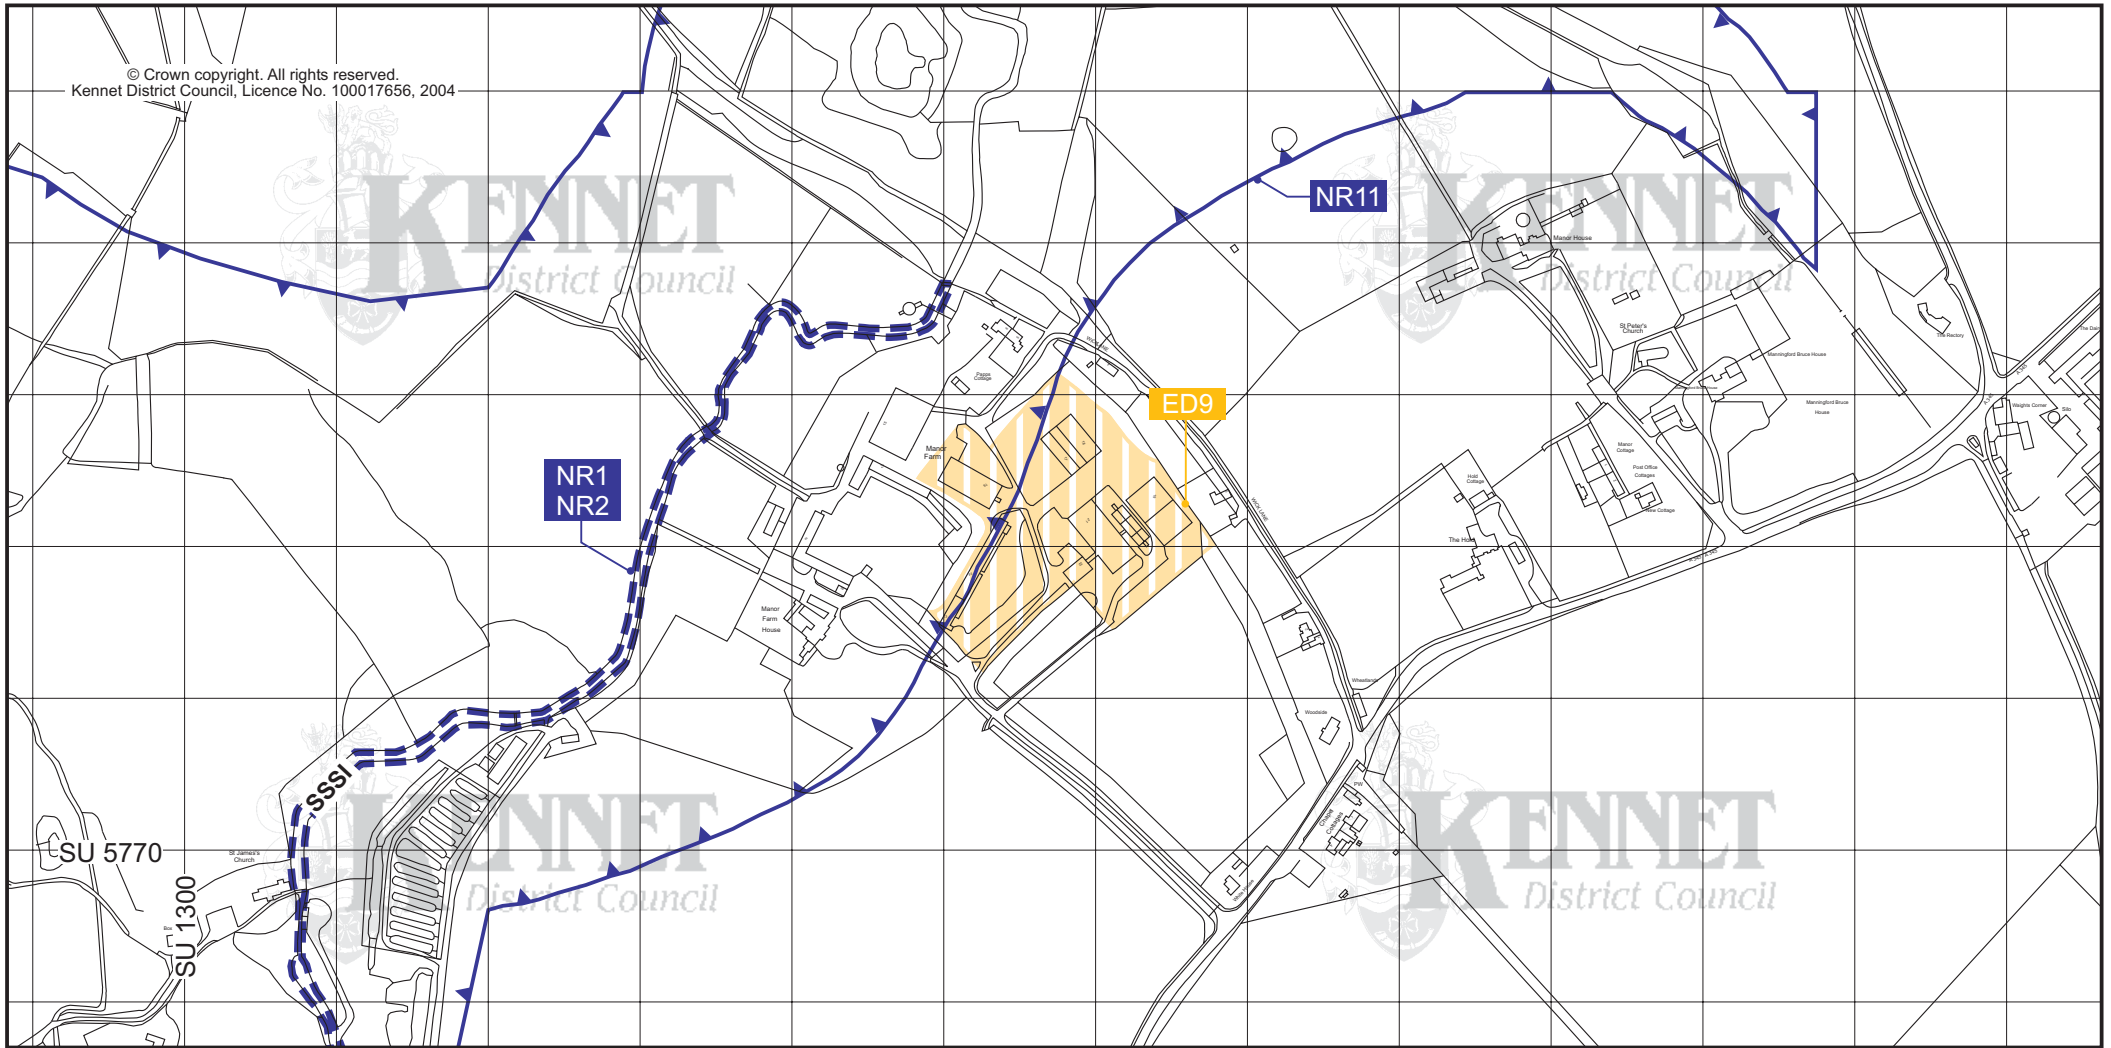

© Crown copyright. All rights reserved.
Kennet District Council, Licence No. 100017656, 2004

Kennet Local Plan

Scale 1:5000
Inset Map

25

Manningford Bohune