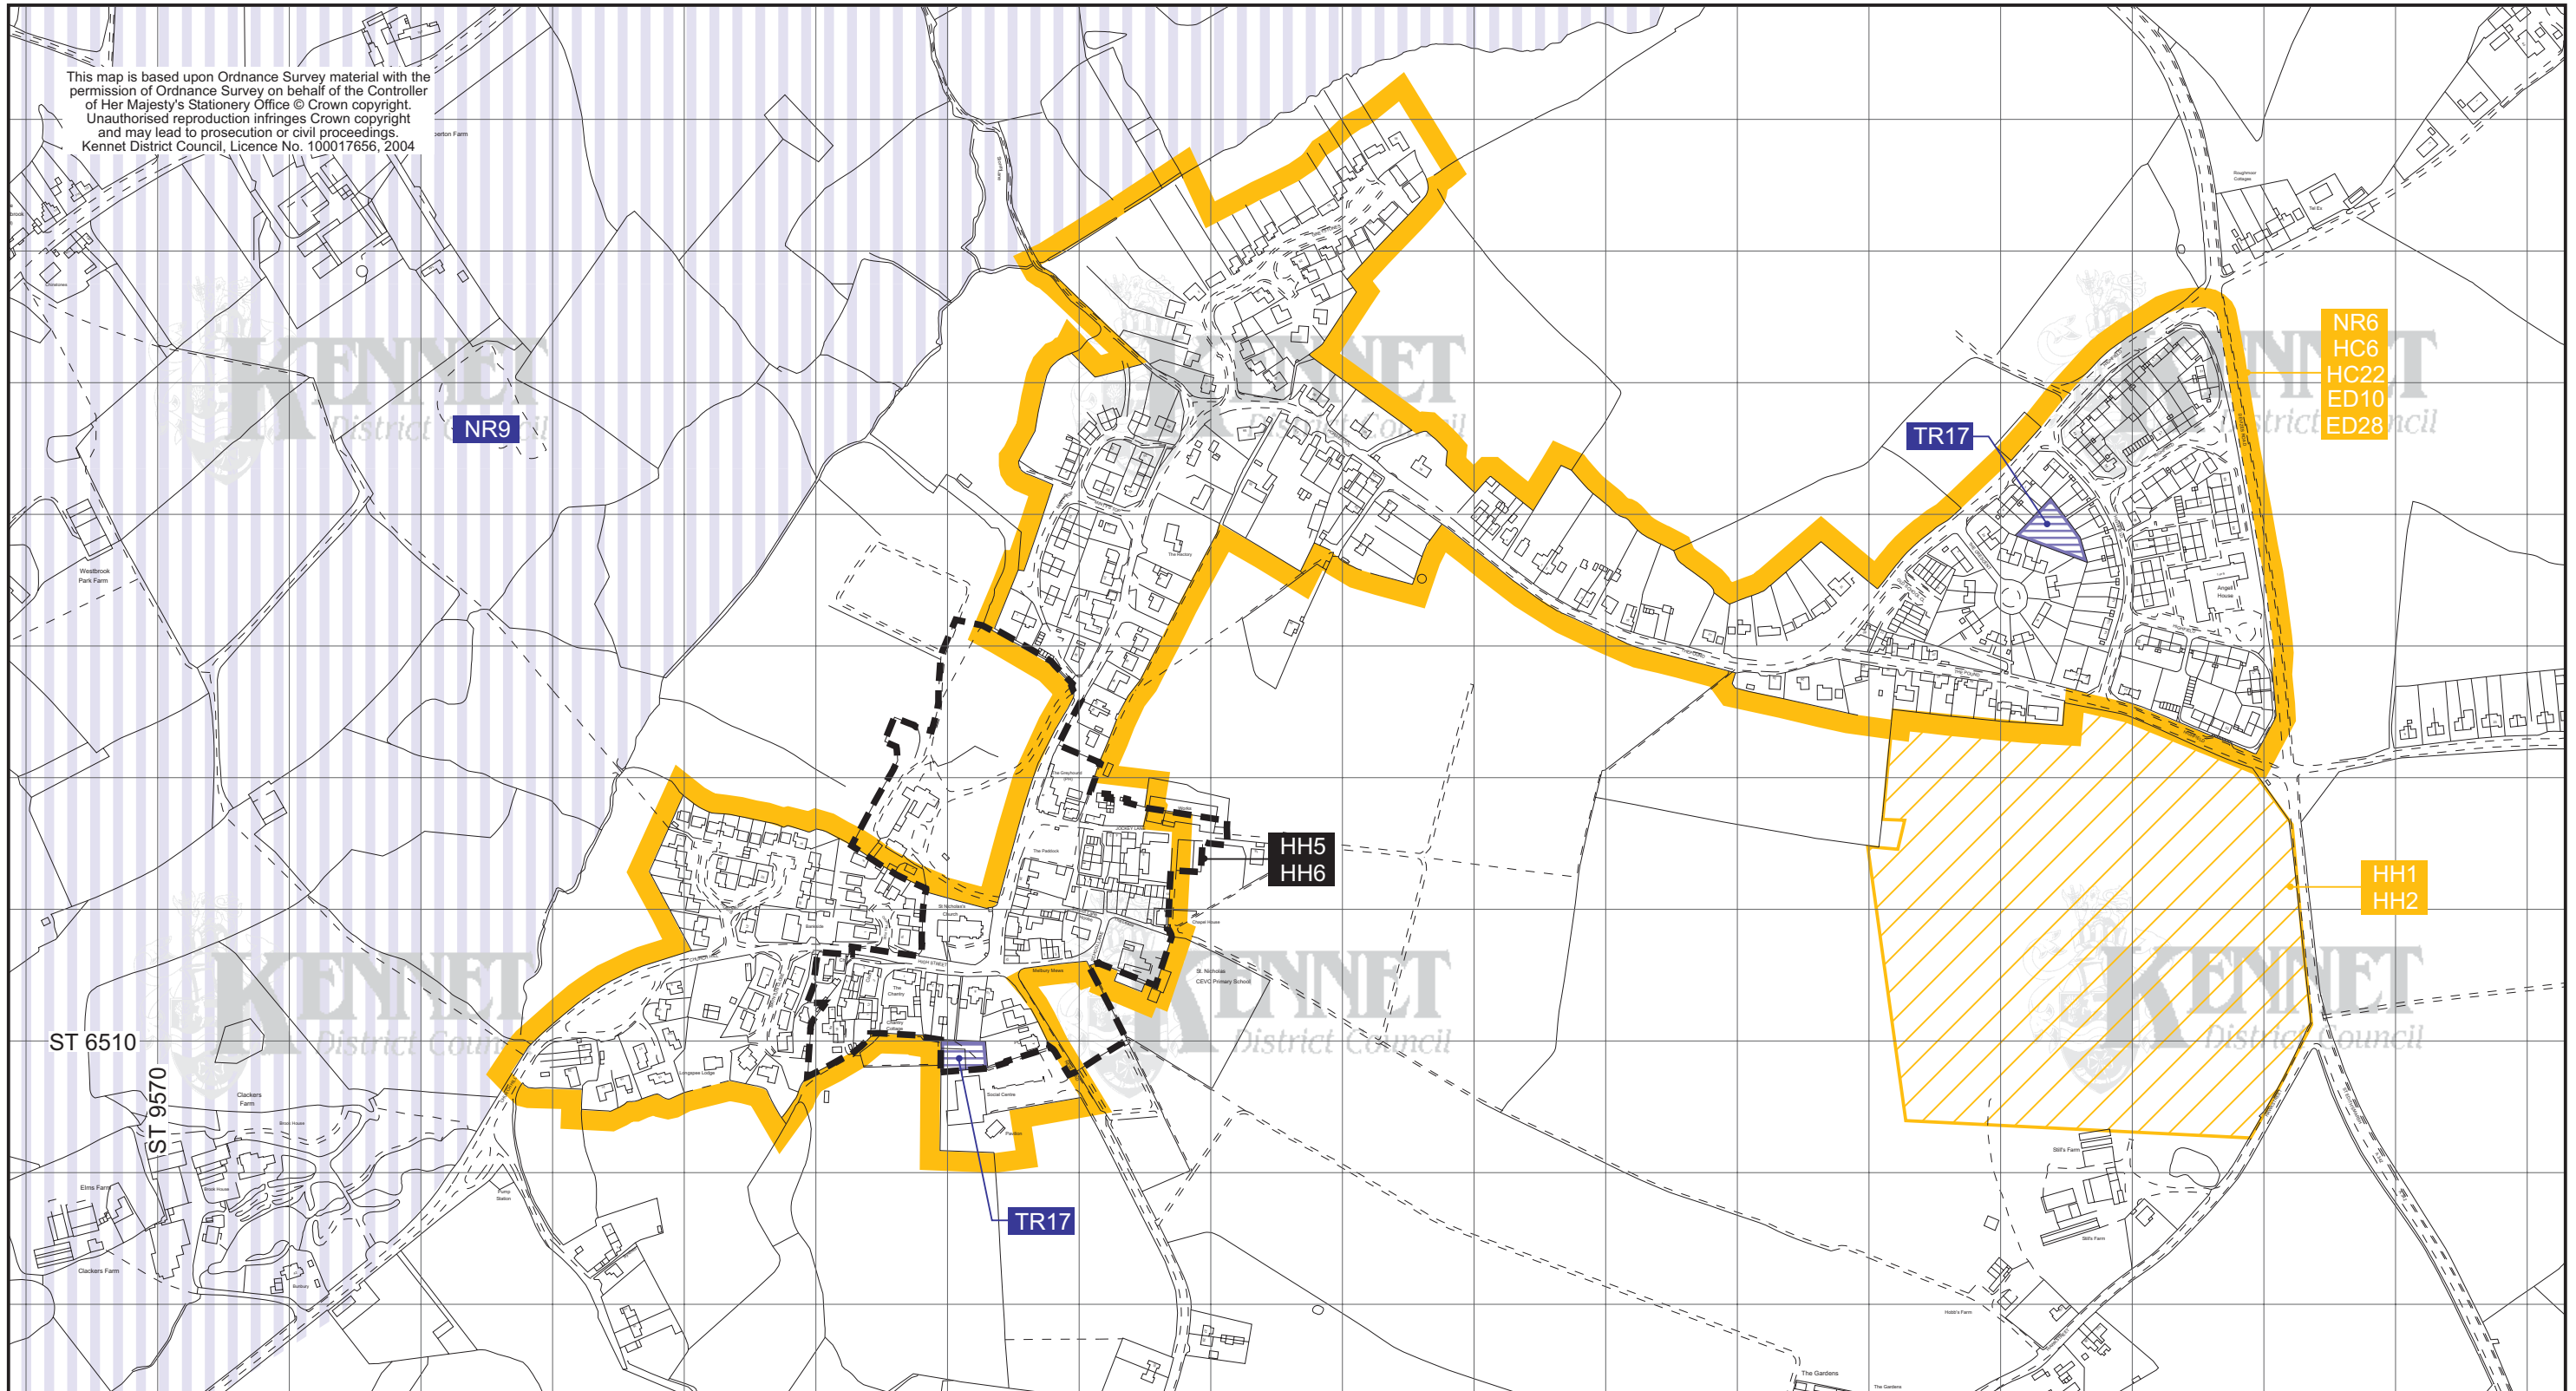

This map is based upon Ordnance Survey material with the permission of Ordnance Survey on behalf of the Controller of Her Majesty's Stationery Office © Crown copyright. Unauthorised reproduction infringes Crown copyright and may lead to prosecution or civil proceedings. Kennet District Council, Licence No. 100017656, 2004

Kennet Local Plan

Scale 1:5000
Inset Map
16
Bromham