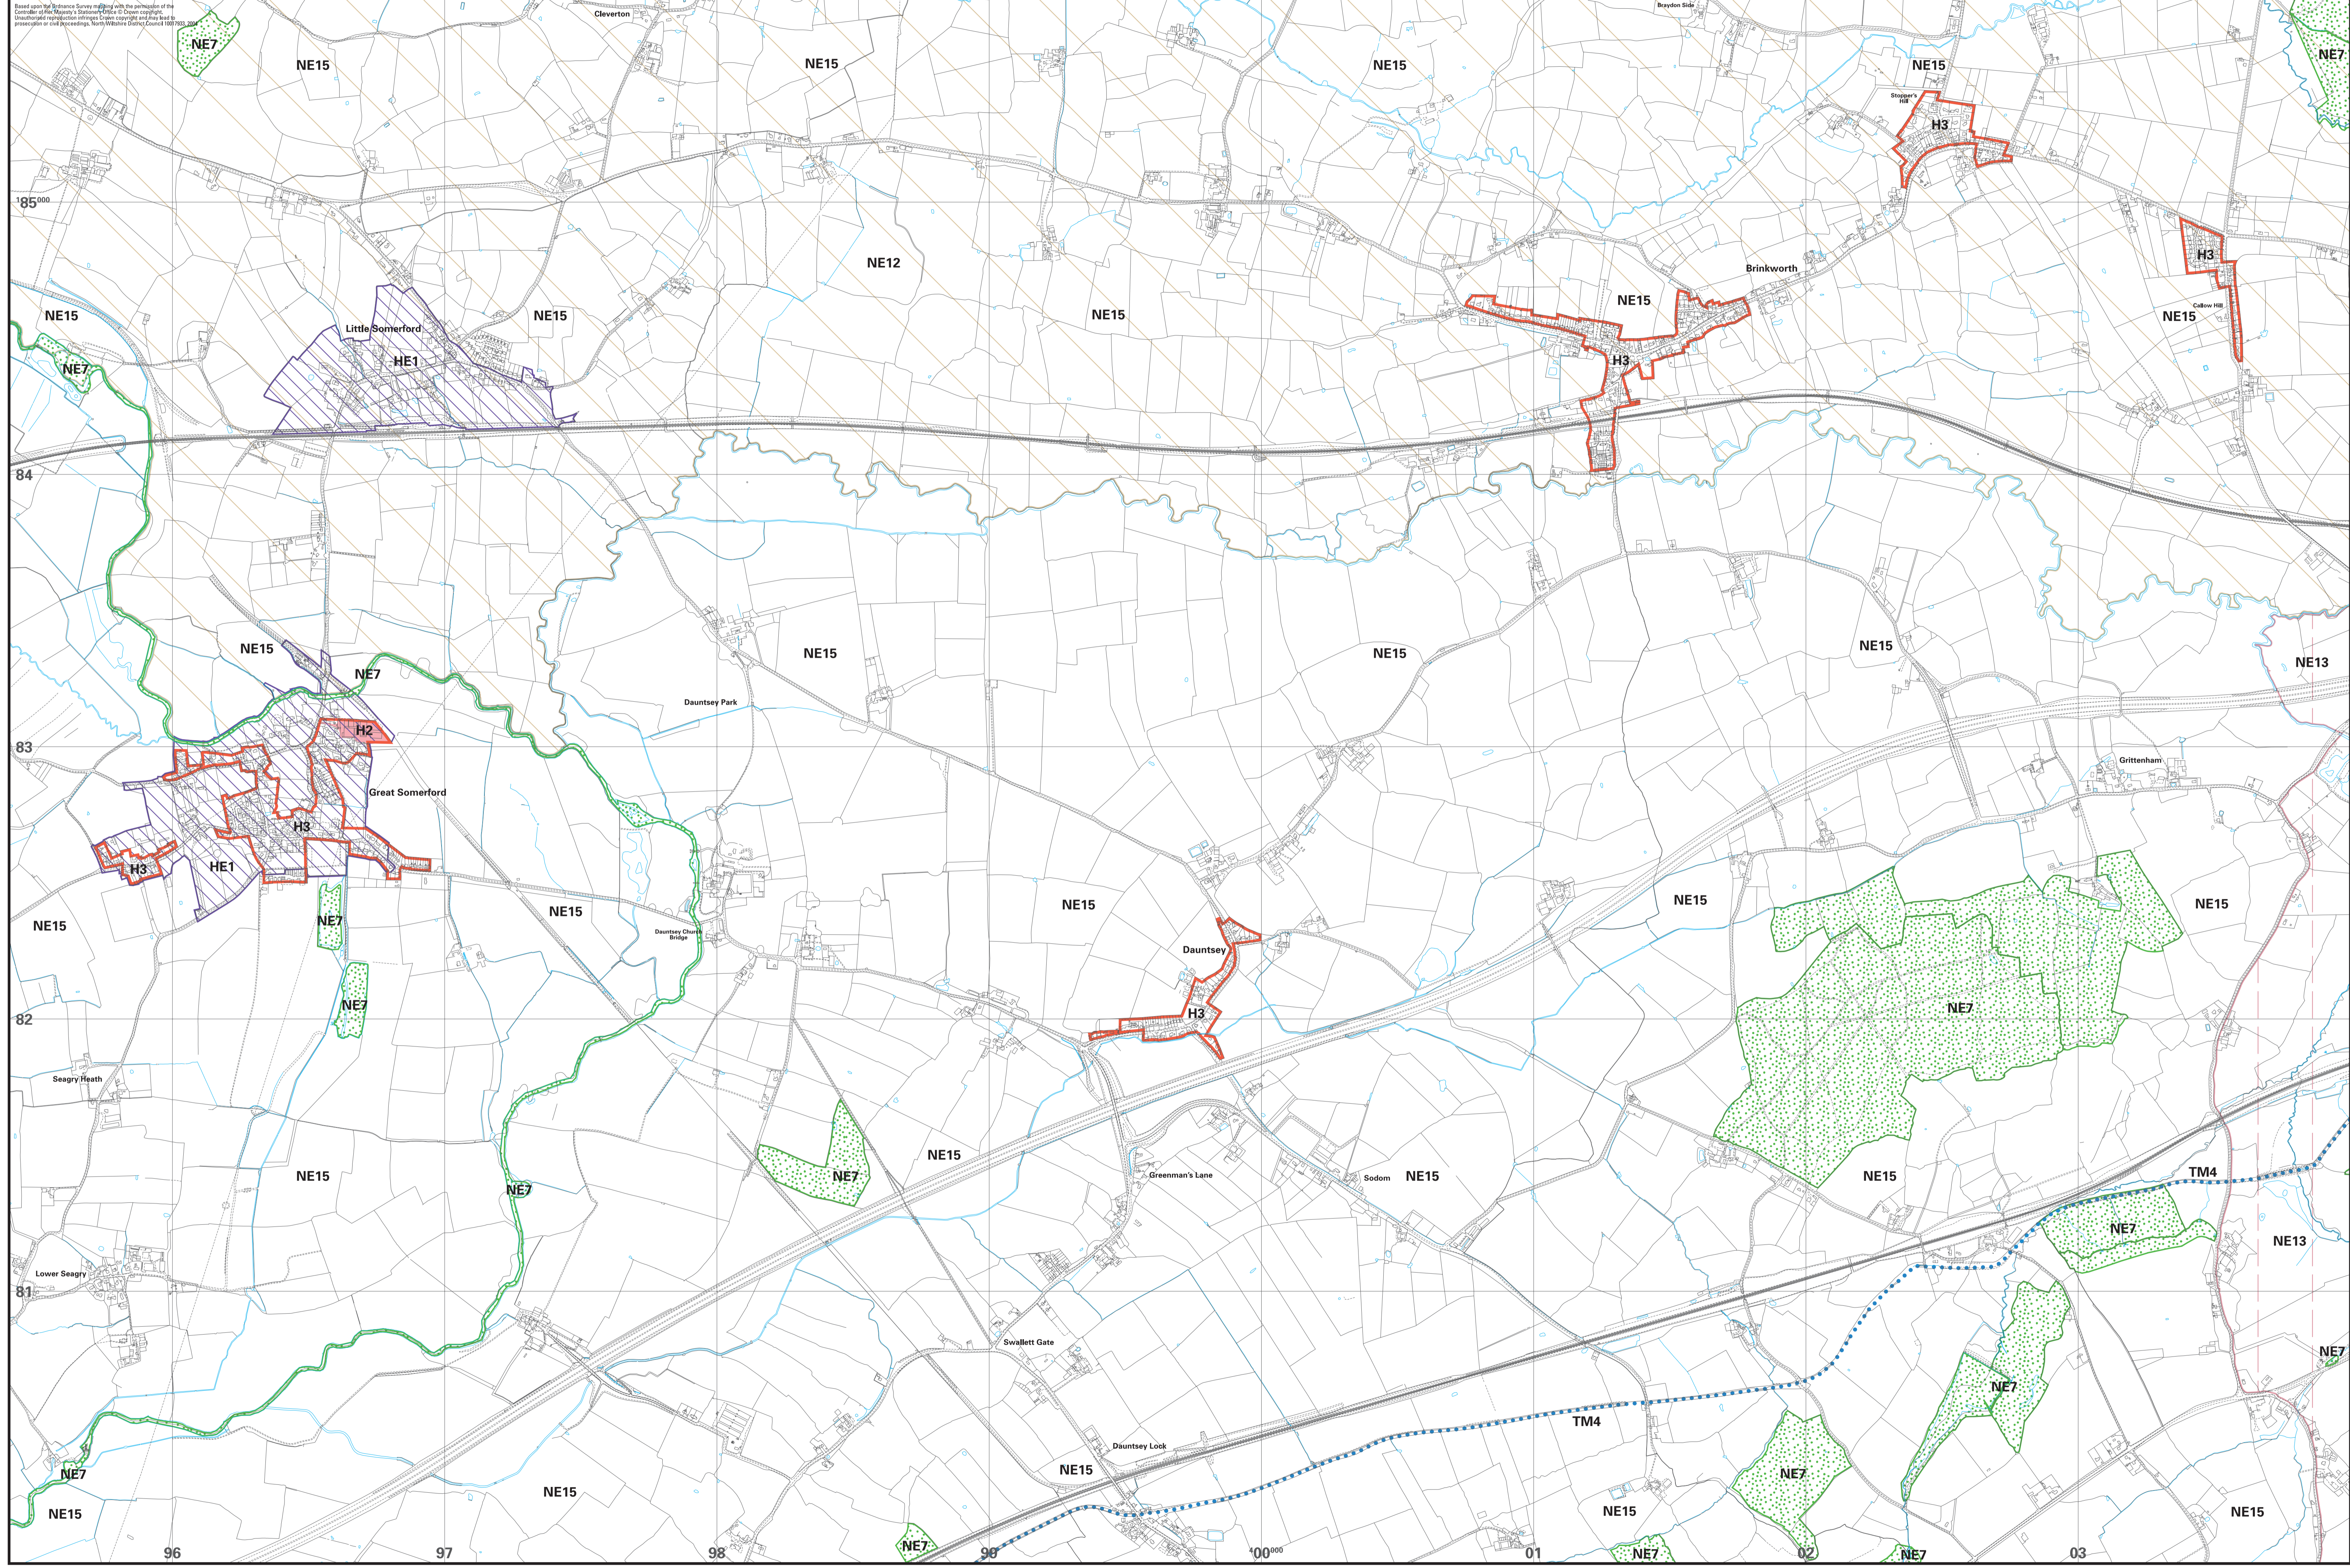

**NORTH WILTSHIRE
LOCAL PLAN 2011
Proposals Map**

**Sheet 6B
GREAT SOMERFORD,
BRINKWORTH,
LITTLE SOMERFORD,
DAUNTSEY**

Legend

- **Housing**
  - Framework of Settlements
    H3
  - Housing Proposals
    H2
- **Tourism**
  - Wiltshire & Berks, Thames & Severn Canals
    TM2
- **The Built Environment**
  - Conservation Areas
    HE1
- **The Countryside**
  - County Wildlife Sites
    NE7
  - Braydon Forest
    NE12
  - Great Western Community Forest
    NE13
  - The Landscape Character of the Countryside
    NE15