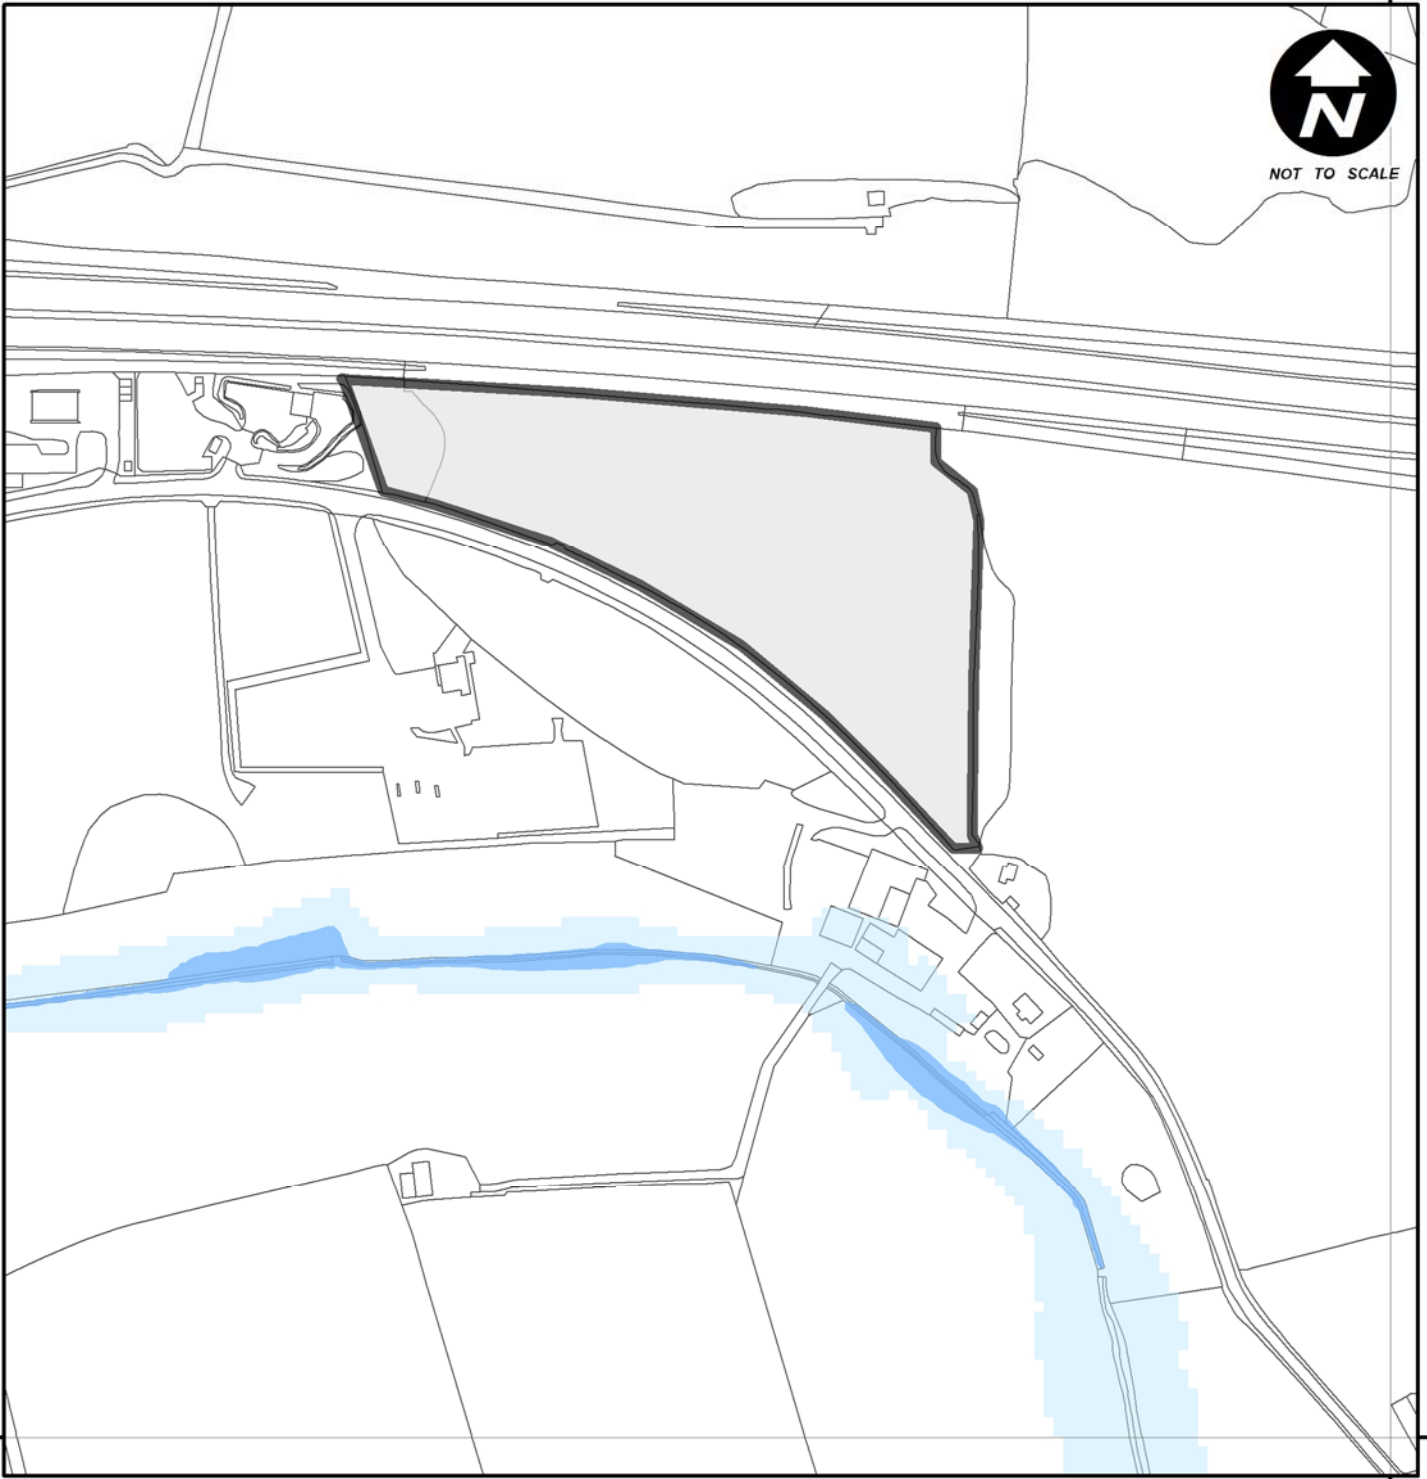

NOT TO SCALE

179000 000000

179000 000000

Inset map N4

Land East of HRC/WTS, Stanton St Quintin