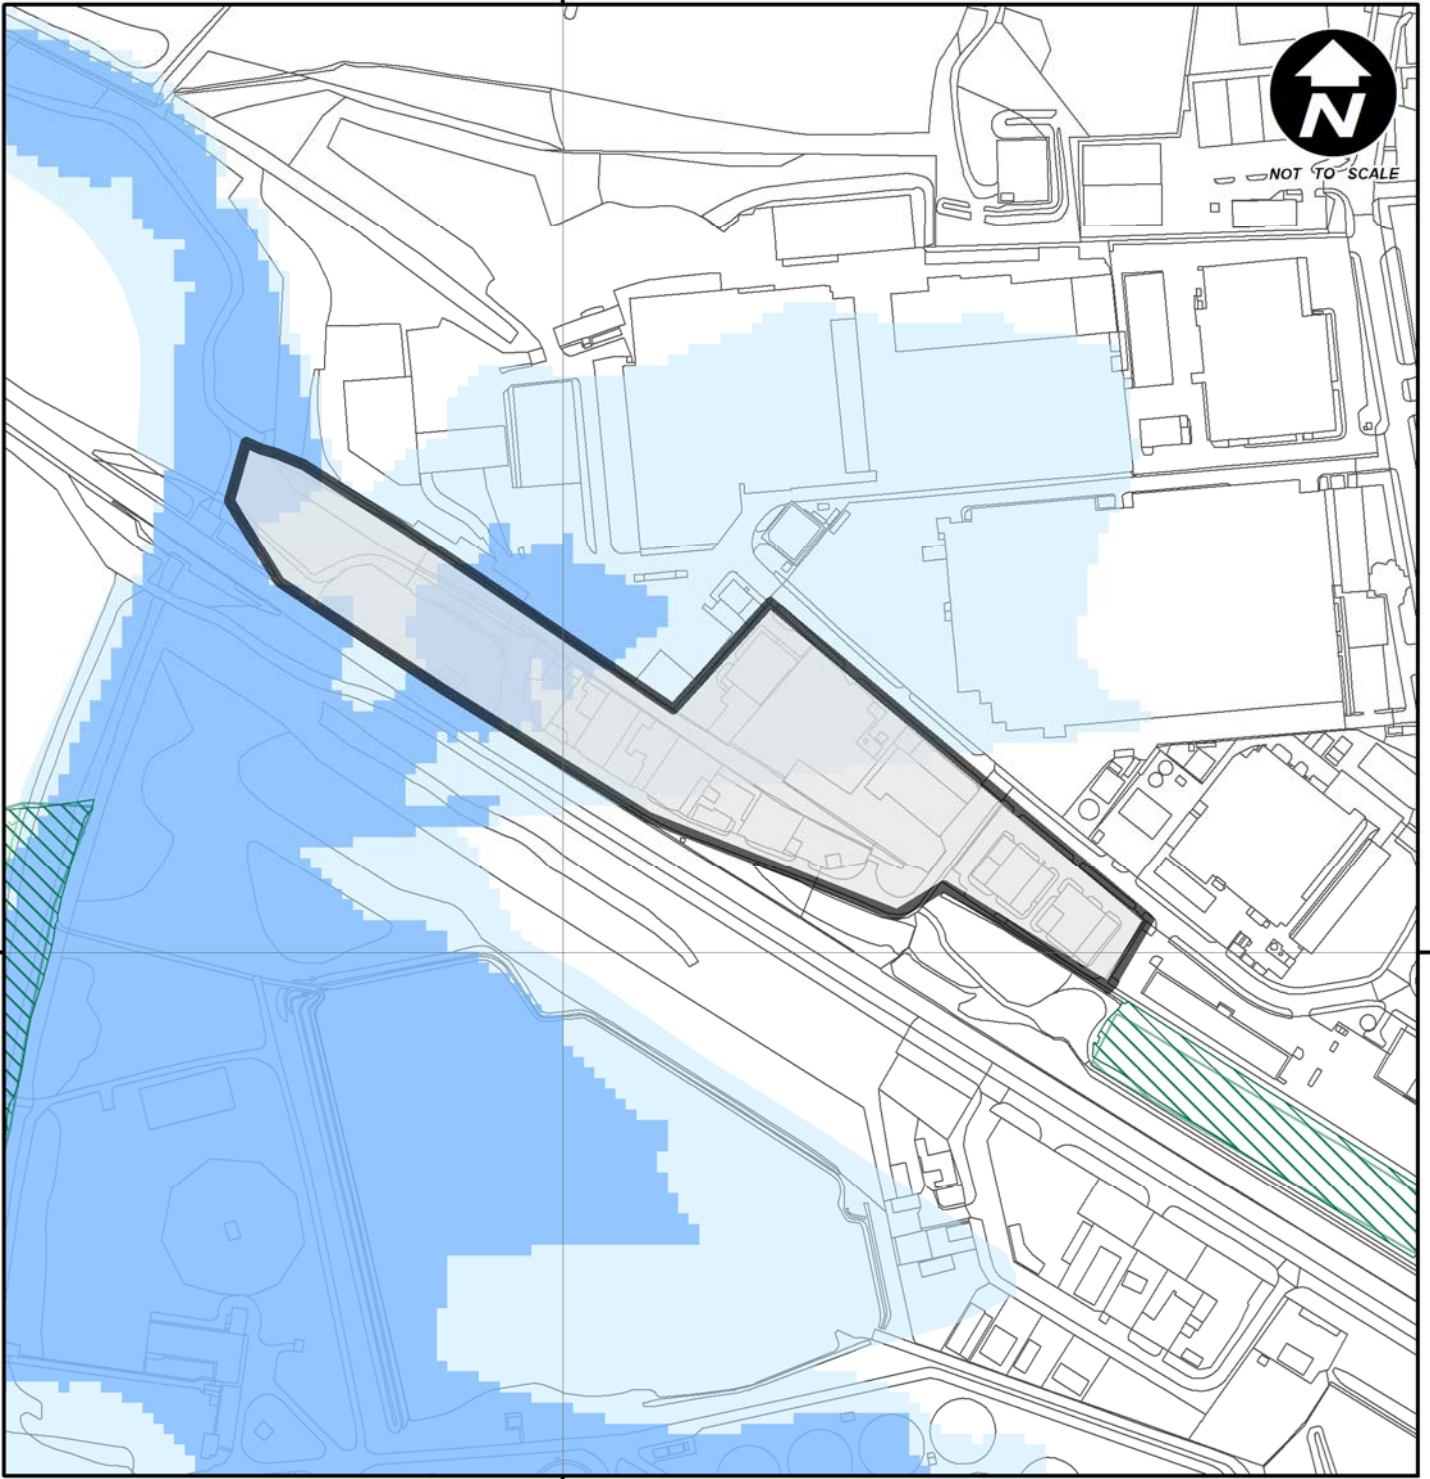

413000 000000

186000 000000

186000 000000

413000 000000

Inset map SBC3

Brindley Close/Darby Close,
Swindon